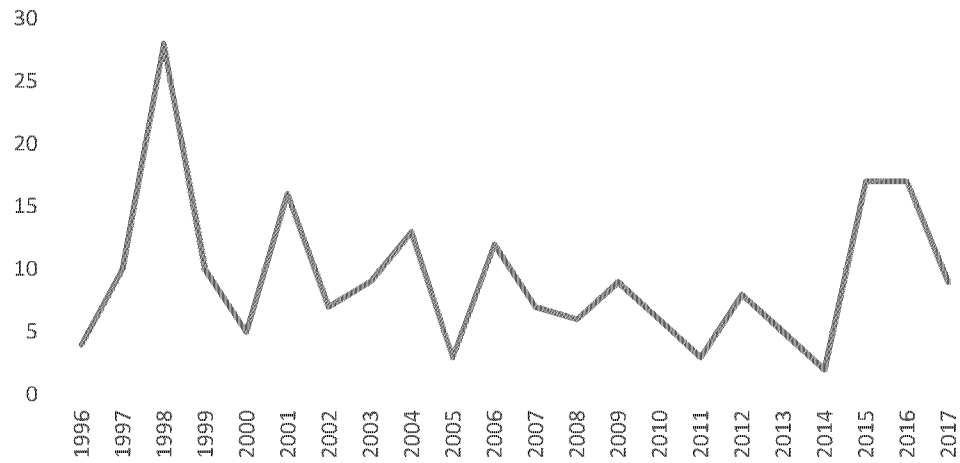

Year	Number
1996	4
1997	10
1998	28
1999	10
2000	5
2001	16
2002	7
2003	9
2004	13
2005	3
2006	12
2007	7
2008	6
2009	9
2010	6
2011	3
2012	8
2013	5
2014	2
2015	17
2016	17
2017	9

Total number of Recreational Vehicle Permits (or TCUPS) from 1996 to 2017