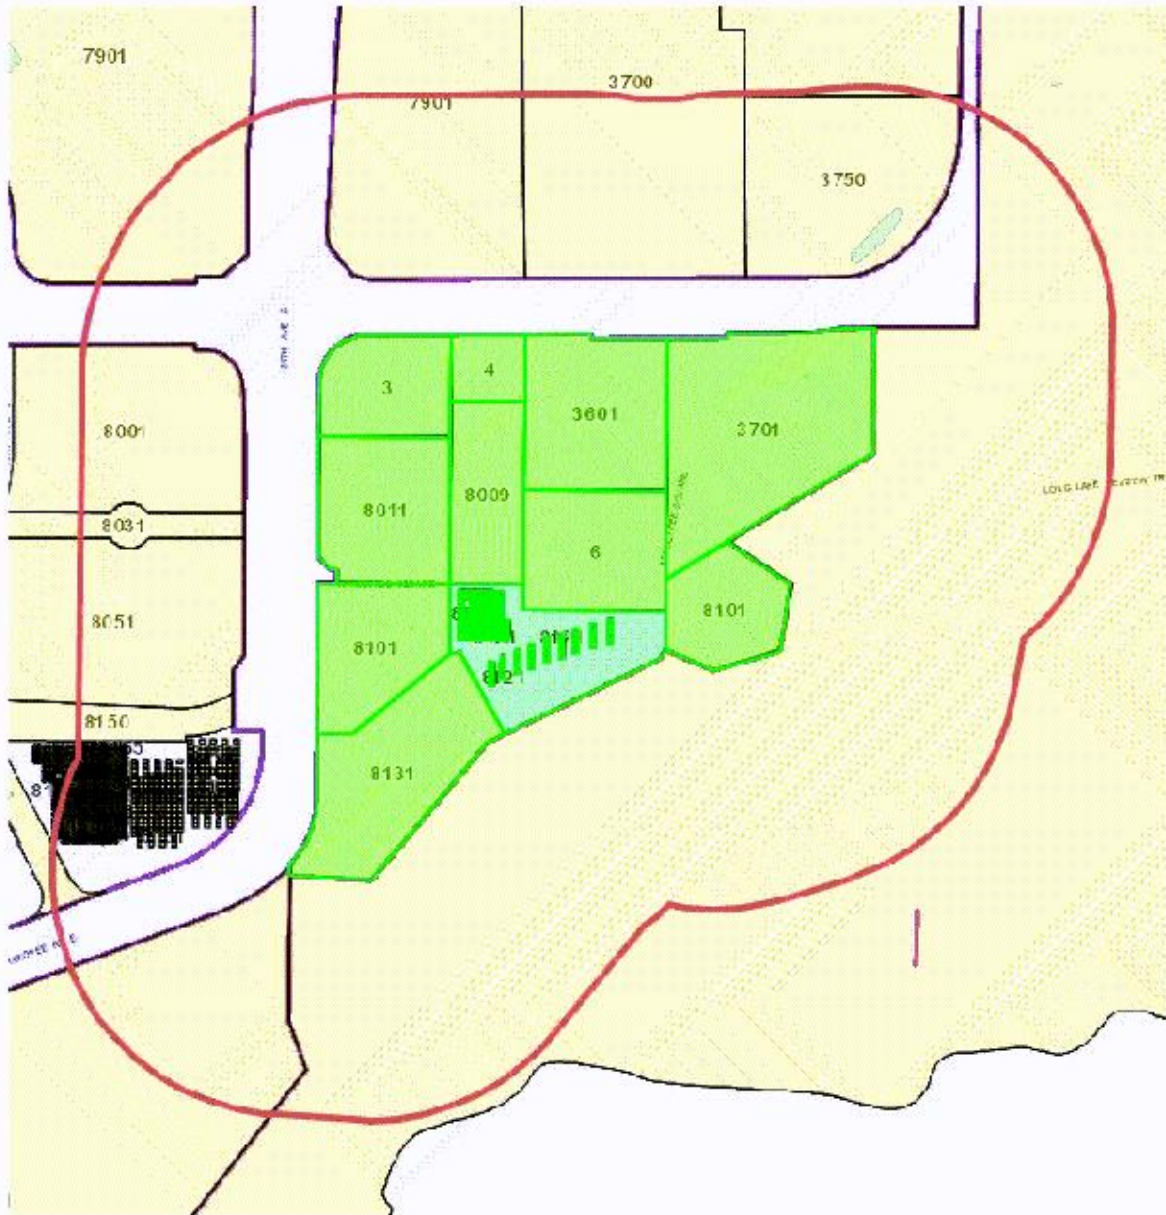

NELSON TRUDY A
8161 33RD AVE S #1407
BLOOMINGTON, MN 55425

PL2020-22

City of Bloomington Notification Map

Case PL2020-22

Addresses: 3601, 3701 American Boulevard East, 6 Appletree Square, and 8101 36th Avenue South