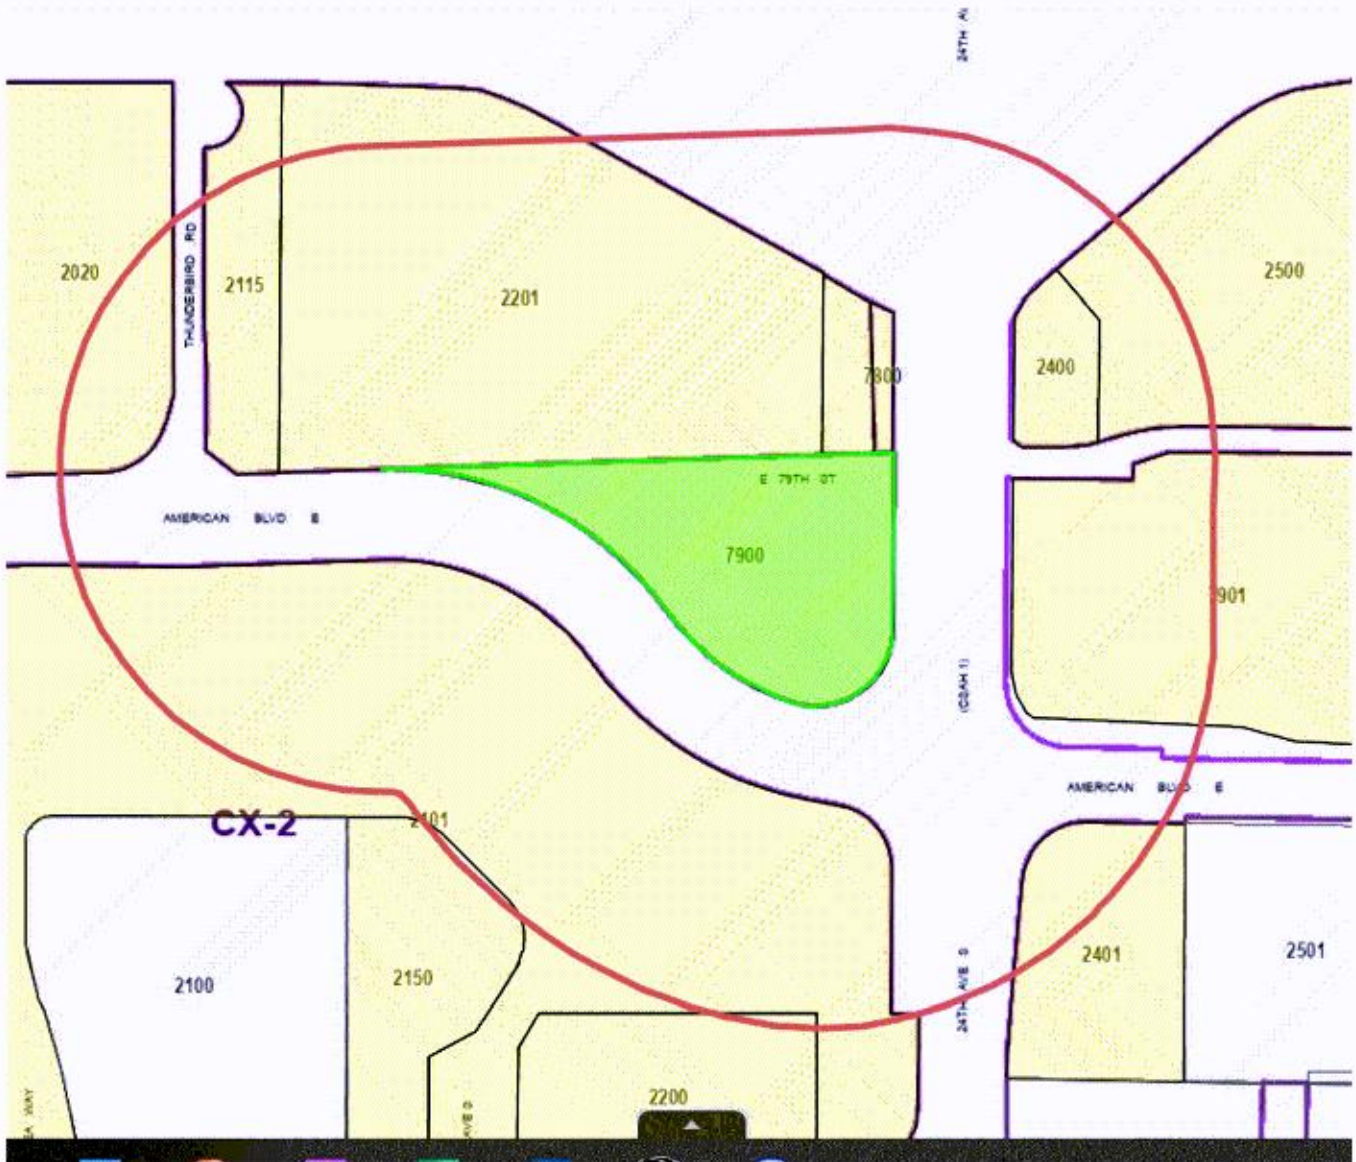

CITY OF BLOOMINGTON PORT AUT
1800 W OLD SHAKOPEE RD
BLOOMINGTON, MN 55431

CP MINNEAPOLIS LLC
740 CENTRE VIEW BLVD
CRESTVIEW HILLS, KY 41017

PL2022-18

City of Bloomington Notification Map

Case PL2022-18

Address: 7900 24th Avenue South

-  Notification Boundary (500 feet)
-  Subject Property/Properties
-  Notified Properties