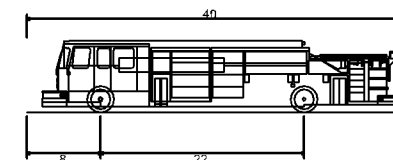

Vehicle Maneuvering Exhibit

Bloomington, MN

09.09.2024

PL202400150
PL2024-150

WB-67 - Interstate Semi-Trailer
Overall Length 73.50ft
Overall Width 8.50ft
Overall Body Height 13.50ft
Min Body Ground Clearance 1.334ft
Max Track Width 6.50ft
Lock-to-lock time 6.00s
Max Steering Angle (Virtual) 28.40°

NORTH

Fire Truck Maneuvering Exhibit

Bloomington, MN
09.09.2024

PL202400150
PL2024-150

Pumper Fire Truck	
Overall Length	40.000ft
Overall Width	8.167ft
Overall Body Height	7.745ft
Min Body Ground Clearance	0.656ft
Track Width	8.167ft
Lock-to-lock time	5.00s
Max Wheel Angle	45.00°