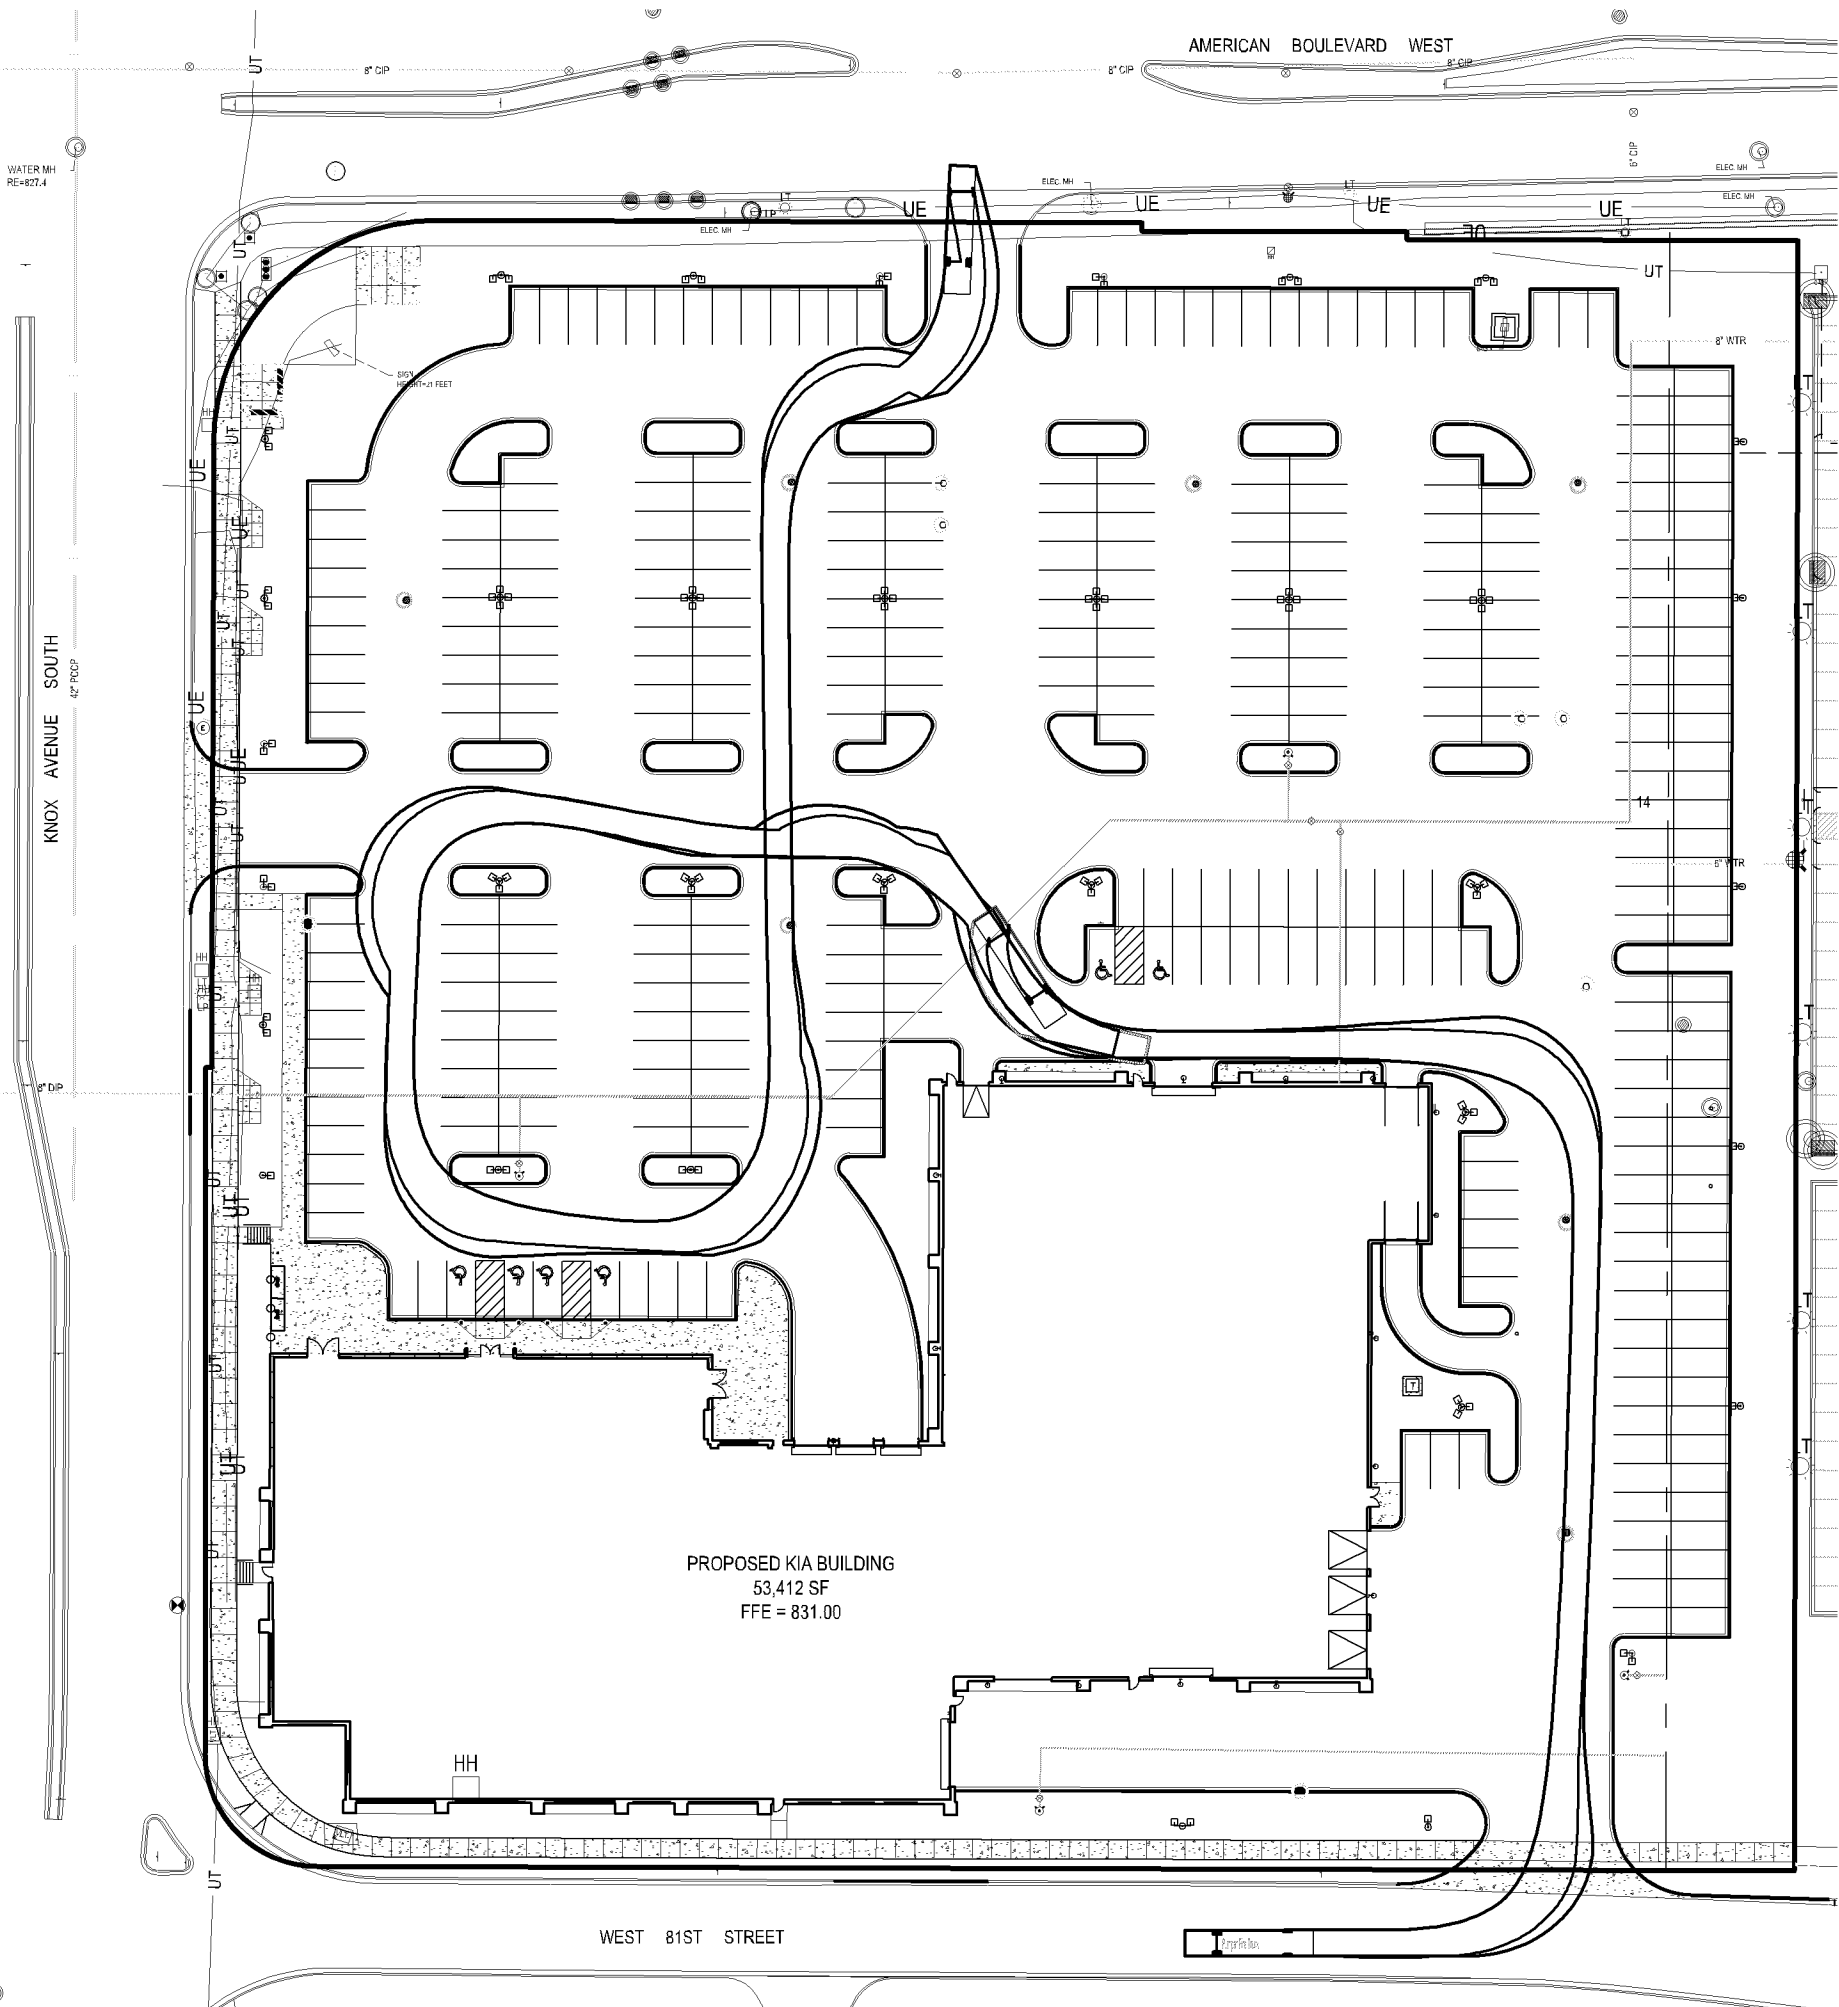

Vehicle Maneuvering Exhibit

Bloomington, MN

09.09.2024

PL202400150
PL2024-150

WB-67 - Interstate Semi-Trailer
Overall Length 73.50ft
Overall Width 8.50ft
Overall Body Height 13.50ft
Min Body Ground Clearance 1.334ft
Max Track Width 6.50ft
Lock-to-lock time 6.00s
Max Steering Angle (Virtual) 28.40°

NORTH

Fire Truck Maneuvering Exhibit

Bloomington, MN
09.09.2024

PL202400150
PL2024-150

Pumper Fire Truck	
Overall Length	40.000ft
Overall Width	8.167ft
Overall Body Height	7.745ft
Min Body Ground Clearance	0.656ft
Track Width	8.167ft
Lock-to-lock time	5.00s
Max Wheel Angle	45.00°