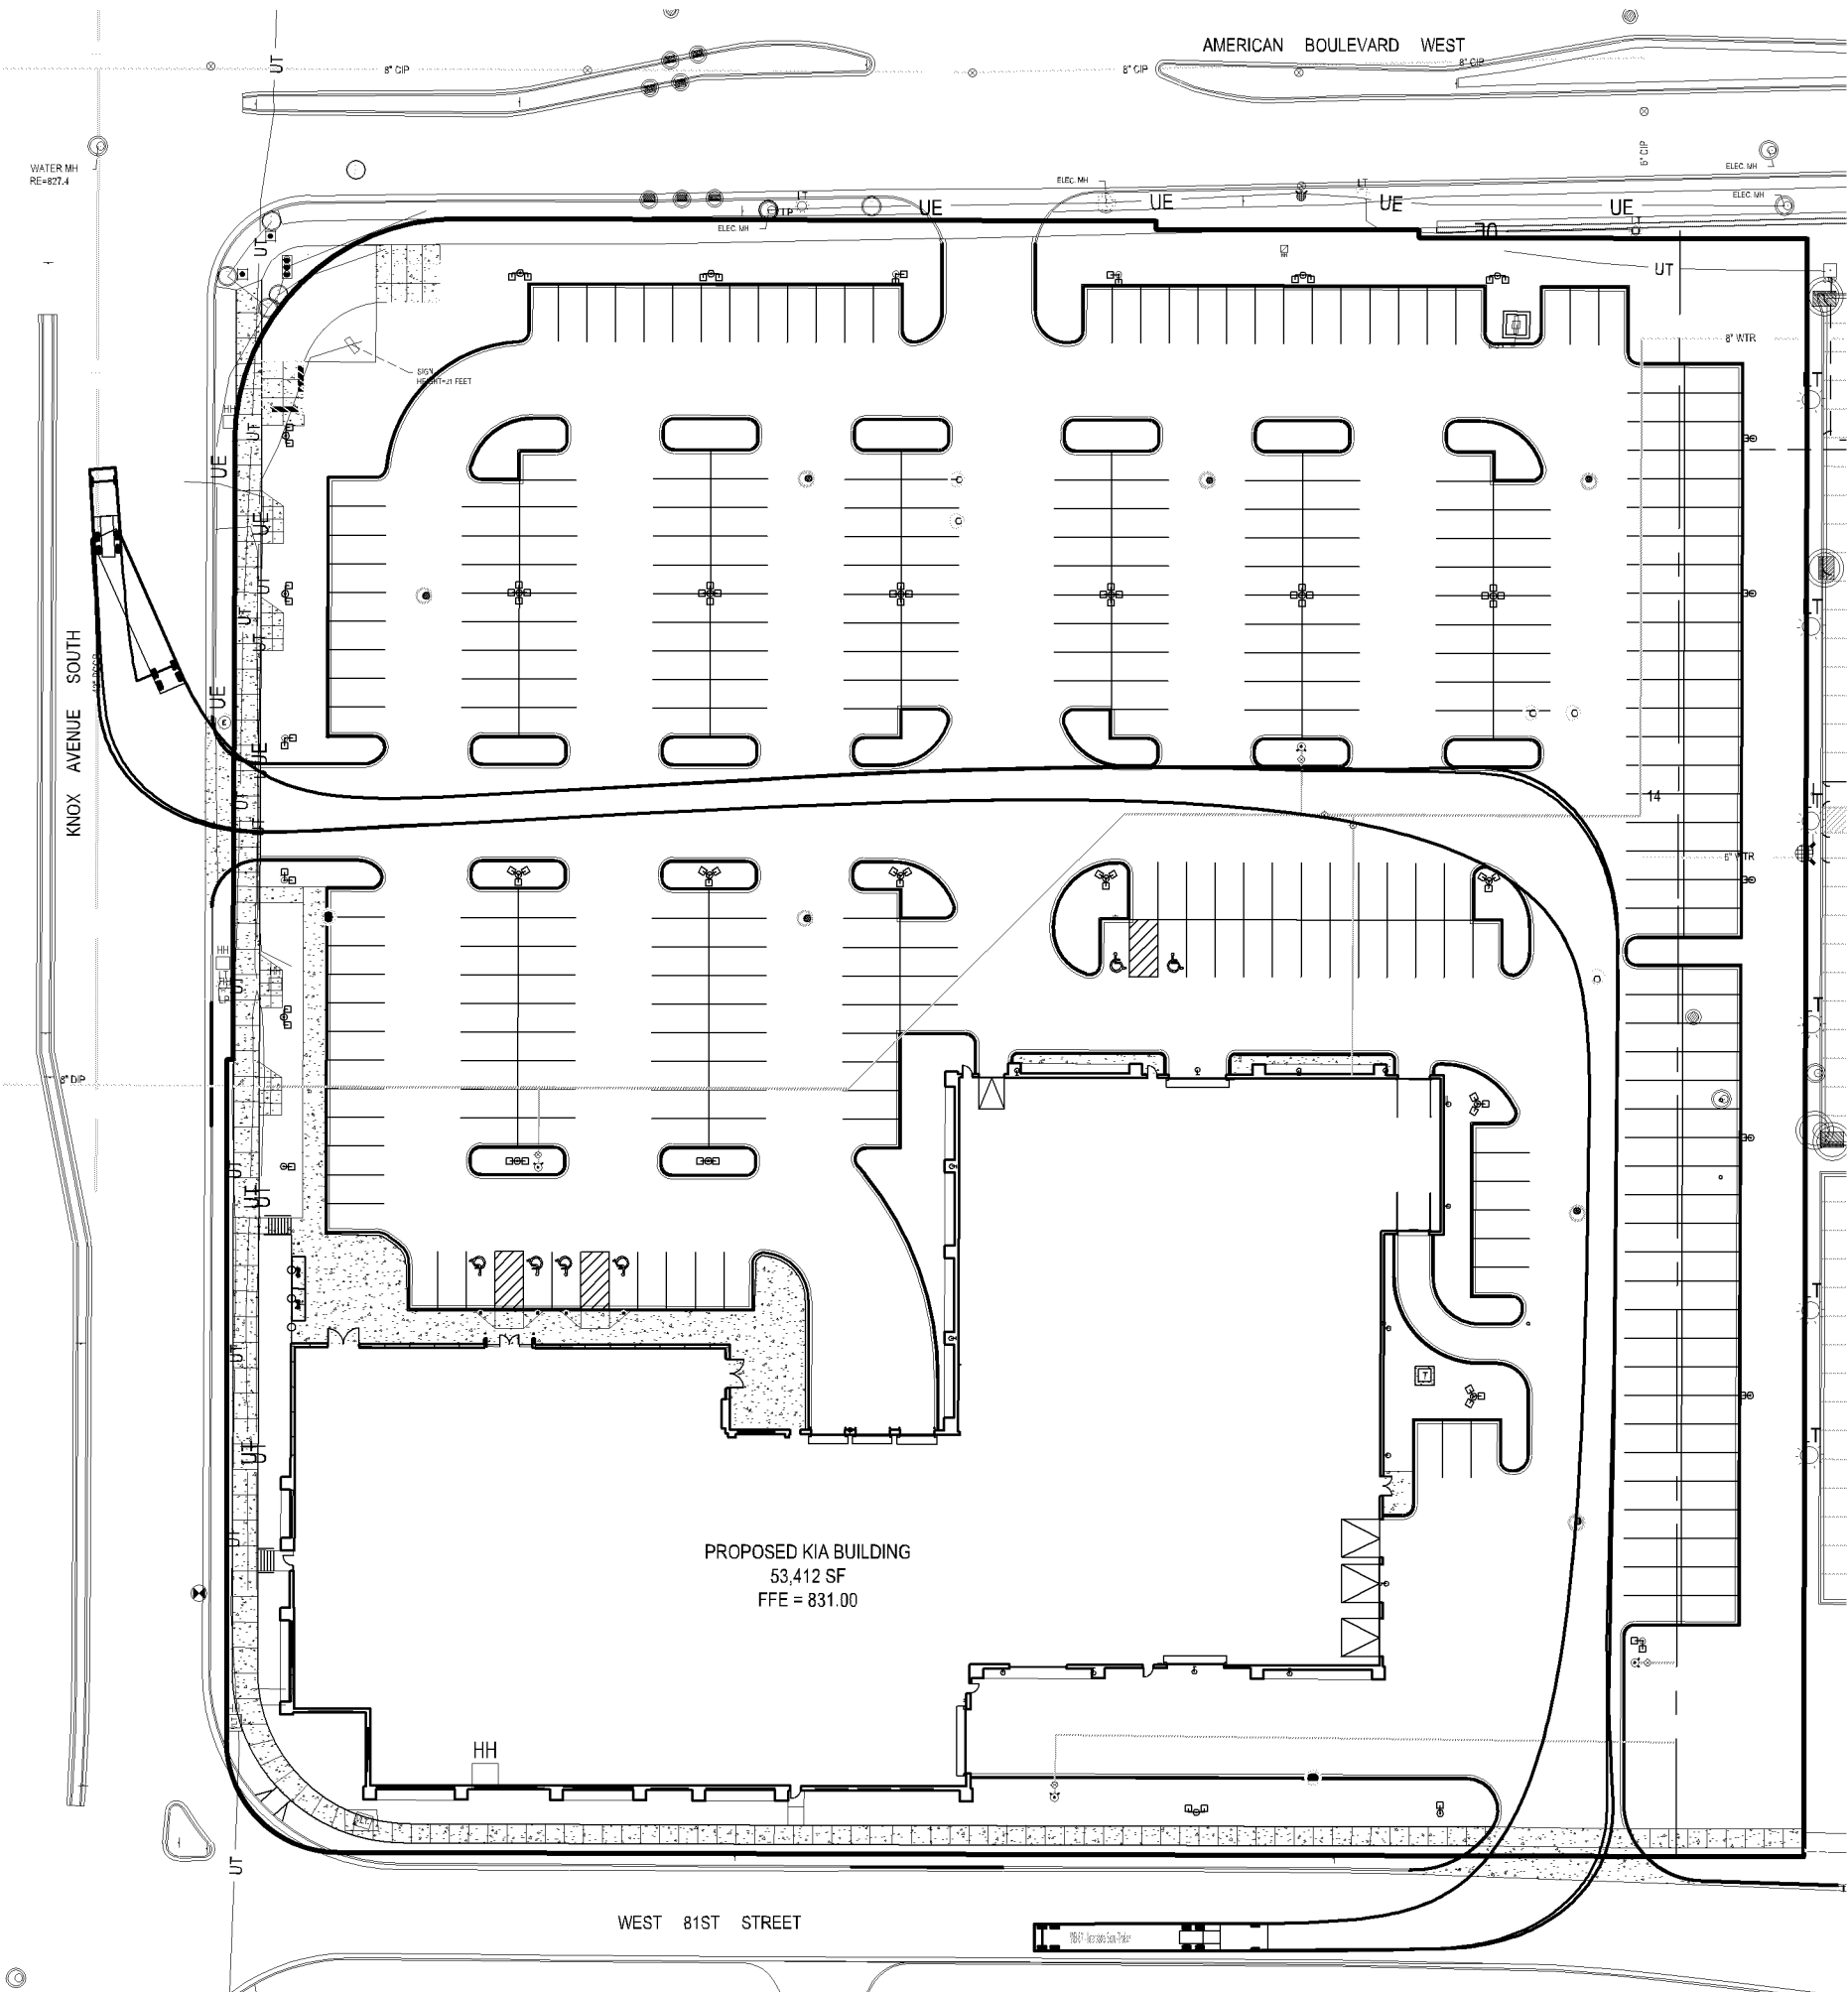

Vehicle Maneuvering Exhibit

Bloomington, MN

09.09.2024

PL202400150
PL2024-150

WB-67 - Interstate Semi-Trailer
Overall Length 73.50ft
Overall Width 8.50ft
Overall Body Height 13.50ft
Min Body Ground Clearance 1.334ft
Max Track Width 6.50ft
Lock-to-lock time 6.00s
Max Steering Angle (Virtual) 28.40°

NORTH

Fire Truck Maneuvering Exhibit

Bloomington, MN
09.09.2024

PL202400150
PL2024-150

Pumper Fire Truck	
Overall Length	40.000ft
Overall Width	8.167ft
Overall Body Height	7.745ft
Min Body Ground Clearance	0.656ft
Track Width	8.167ft
Lock-to-lock time	5.00s
Max Wheel Angle	45.00°