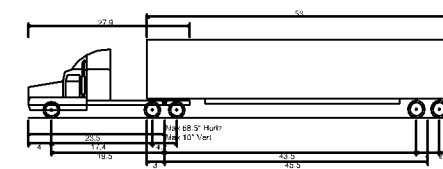

Vehicle Maneuvering Exhibit

Bloomington, MN

09.09.2024

PL202400150
PL2024-150

WB-67 - Interstate Semi-Trailer
Overall Length 73.50ft
Overall Width 8.50ft
Overall Body Height 13.50ft
Min Body Ground Clearance 1.334ft
Max Track Width 6.50ft
Lock-to-lock time 6.00s
Max Steering Angle (Virtual) 28.40°

NORTH

Fire Truck Maneuvering Exhibit

Bloomington, MN
09.09.2024

PL202400150
PL2024-150

Pumper Fire Truck	
Overall Length	40.000ft
Overall Width	8.167ft
Overall Body Height	7.745ft
Min Body Ground Clearance	0.656ft
Track Width	8.167ft
Lock-to-lock time	5.00s
Max Wheel Angle	45.00°