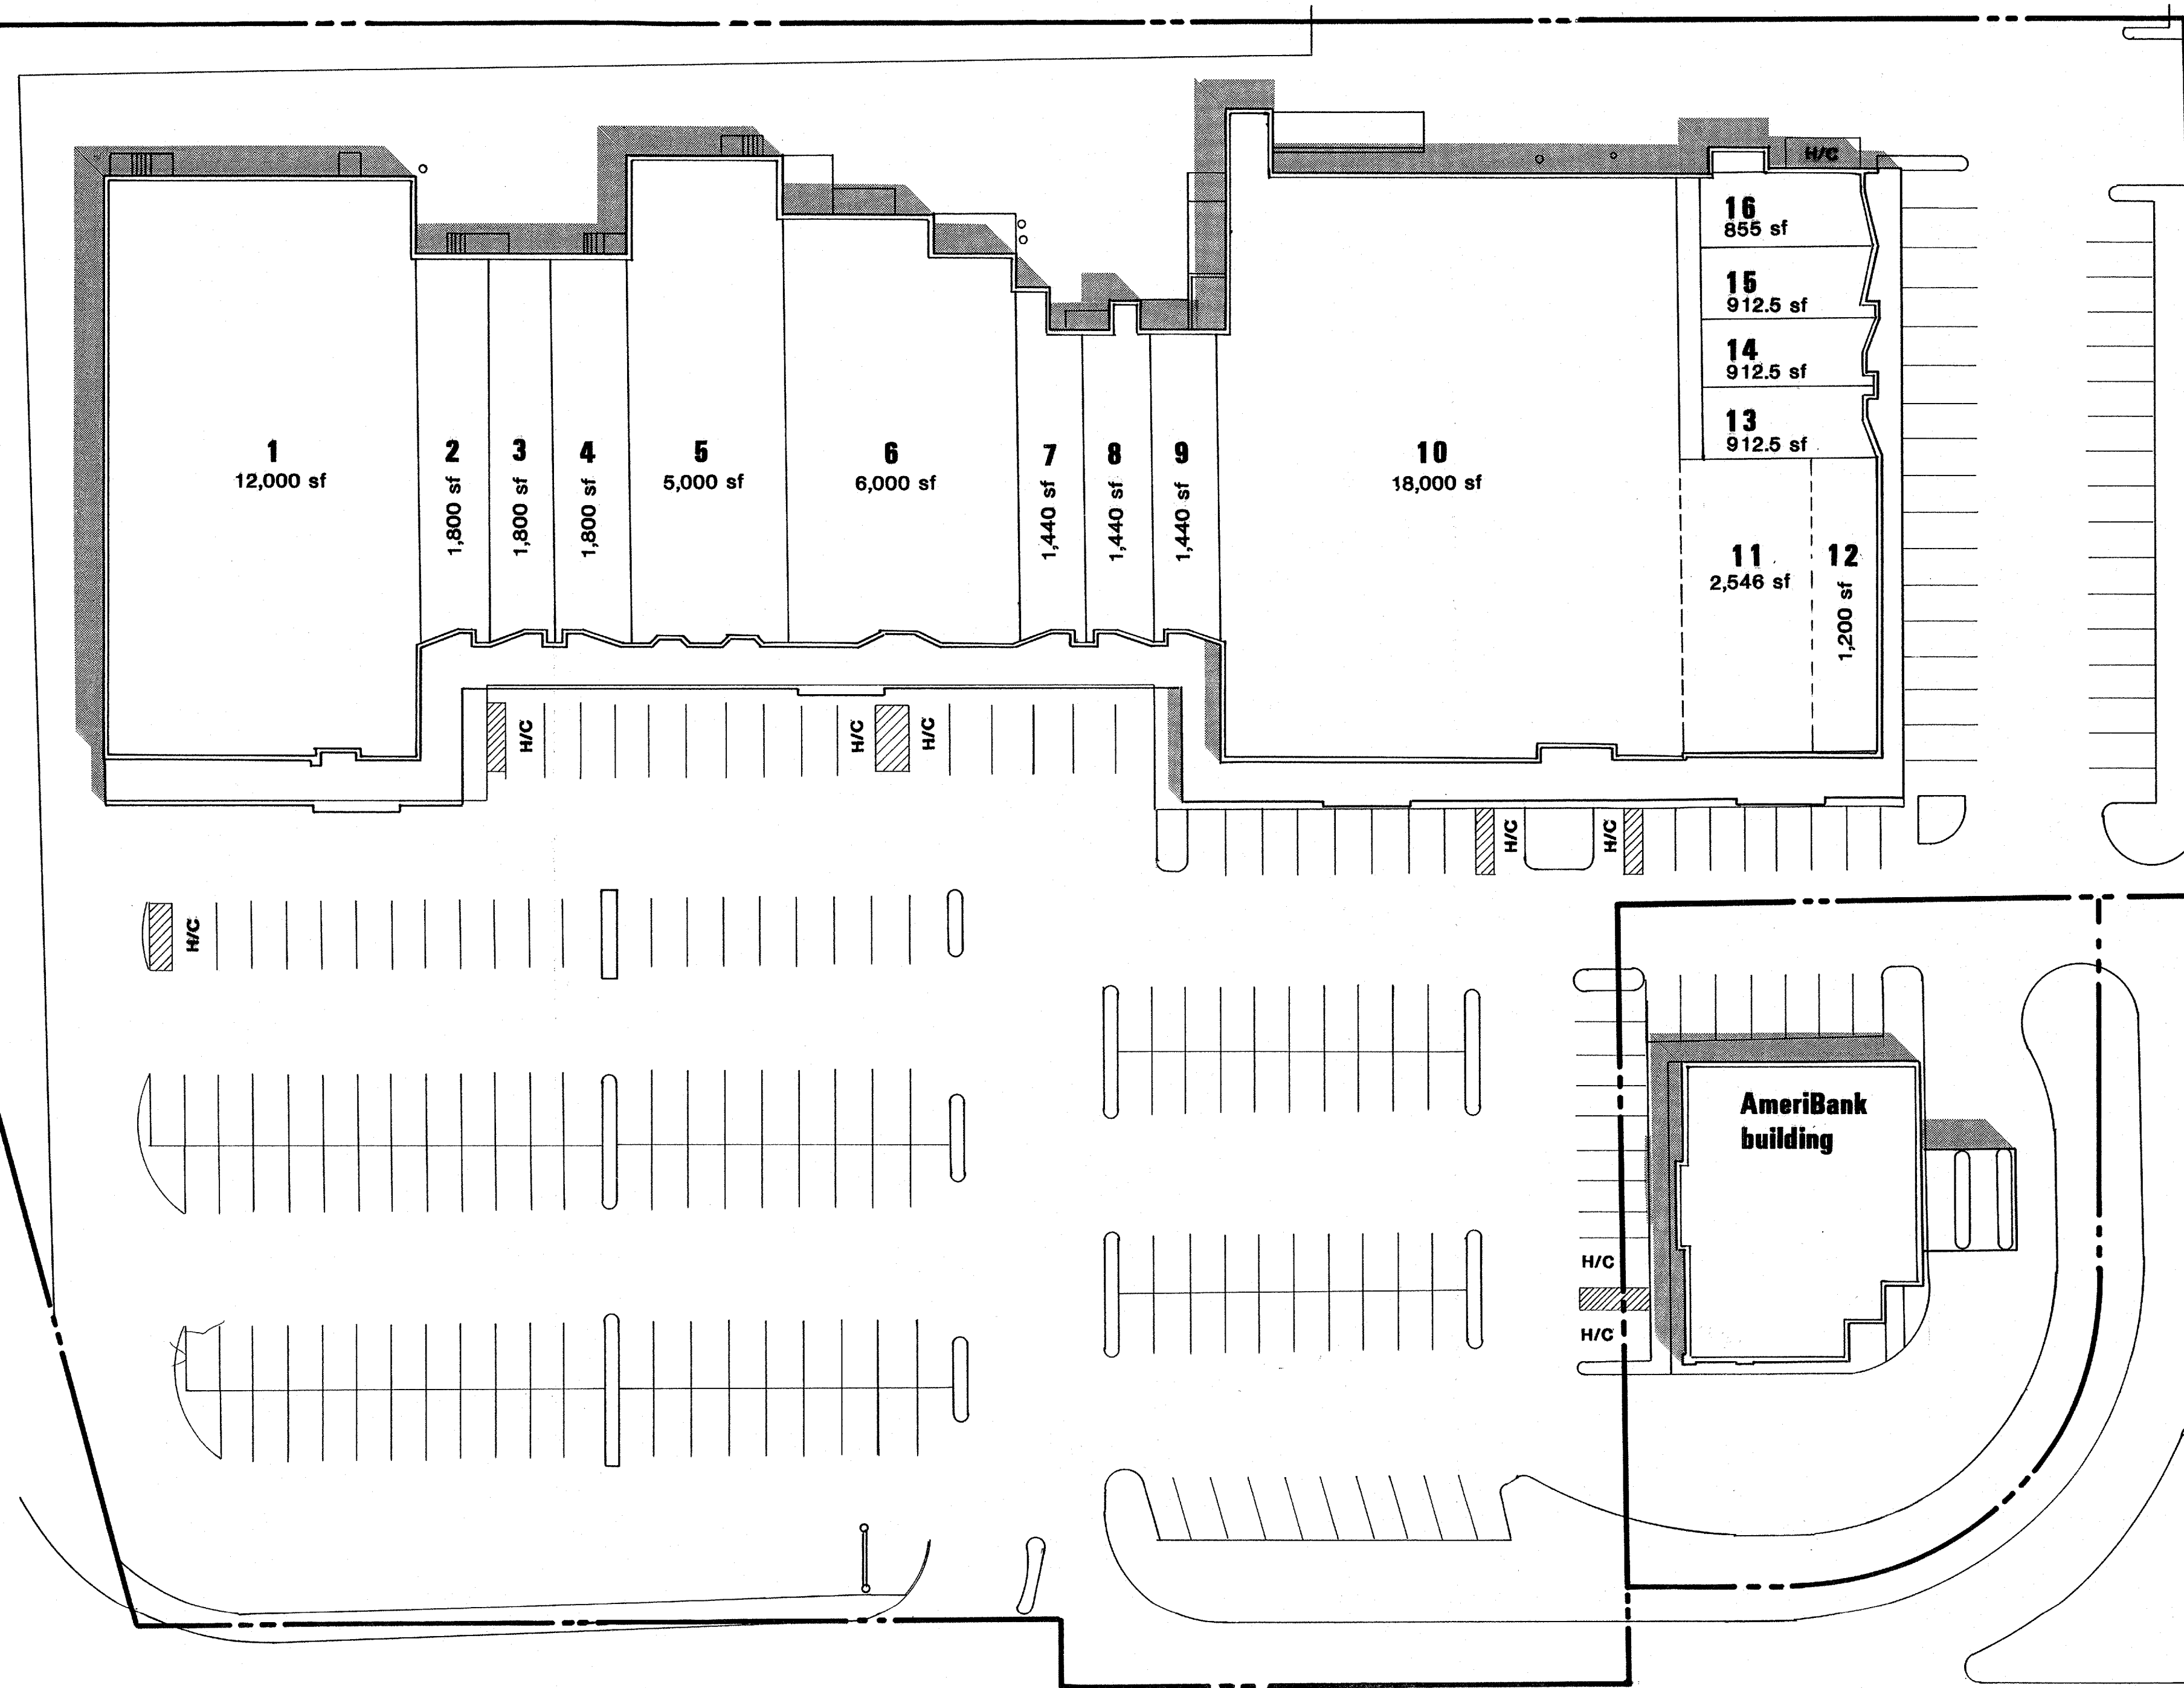

interstate highway 35w

lyndale avenue south

west 98th street (old shakopee road)

0 10 30 60

site plan

location map

shopping center

site area	215,672 sf
leasable area	58,058 sf
parking stalls	222

AmeriBank building

site area	19,880 sf
building area	4,588 sf
parking stalls	17

site information

clover shopping center
lyndale avenue & 98th street bloomington, minnesota