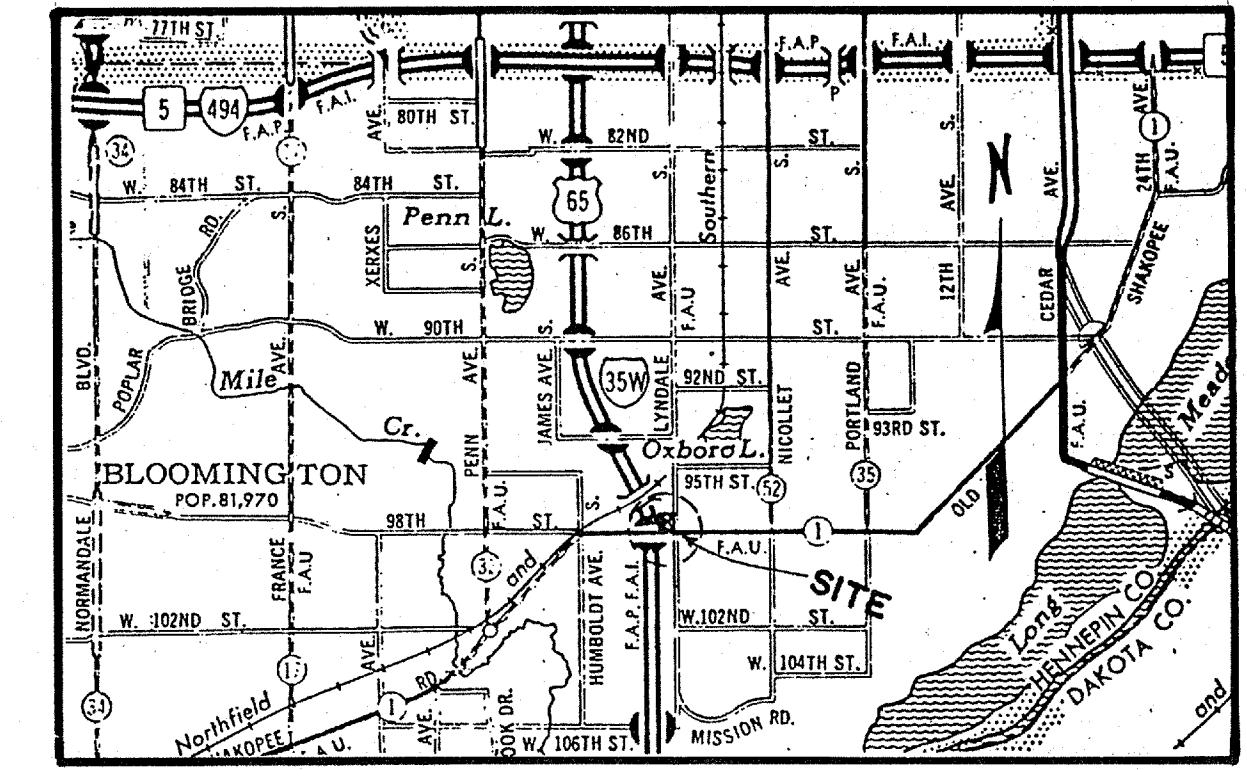

interstate highway 35w

lyndale avenue south

west 98th street (old shakopee road)

0 10 30 60

site plan

location map

shopping center

site area	215,672 sf
leasable area	58,058 sf
parking stalls	222

AmeriBank building

site area	19,880 sf
building area	4,588 sf
parking stalls	17

site information

clover shopping center
lyndale avenue & 98th street bloomington, minnesota