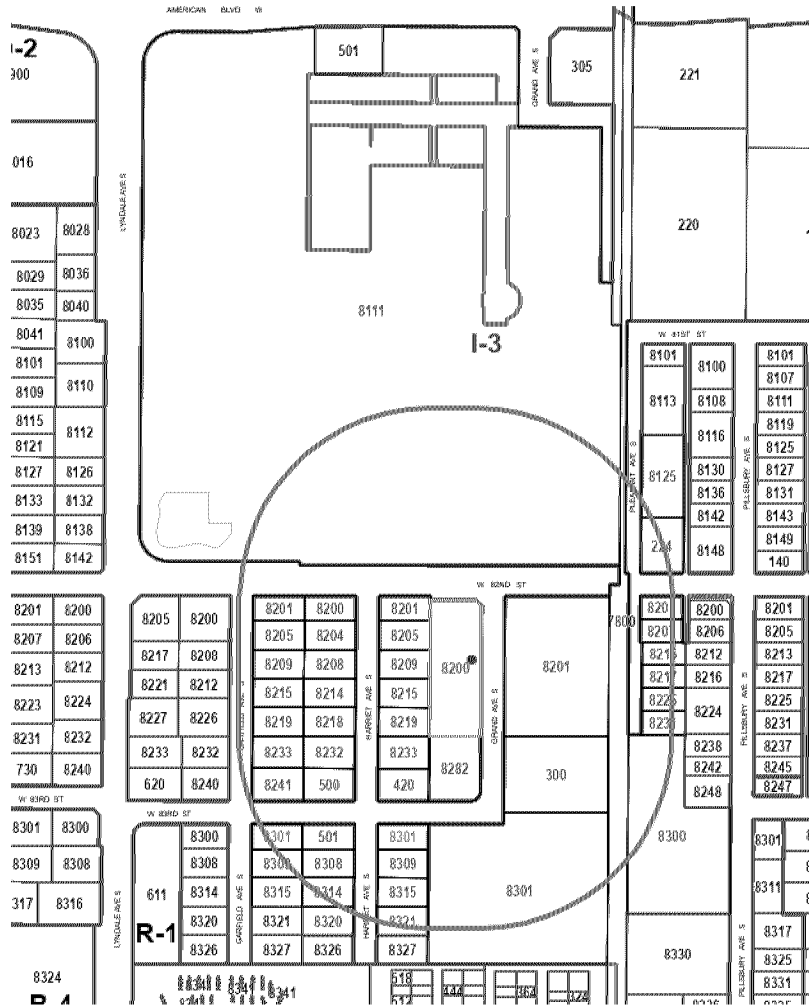

City of Bloomington Notification Map

Case #PL2025-181

Subject Properties: 8200 GRAND AVENUE SOUTH, BLOOMINGTON MN, 55420

Notification Boundary (500 feet)

Subject Property/Properties

Notified Properties

CASHMAN, MOLLY
8209 GARFIELD AVE S
BLOOMINGTON, MN 55420