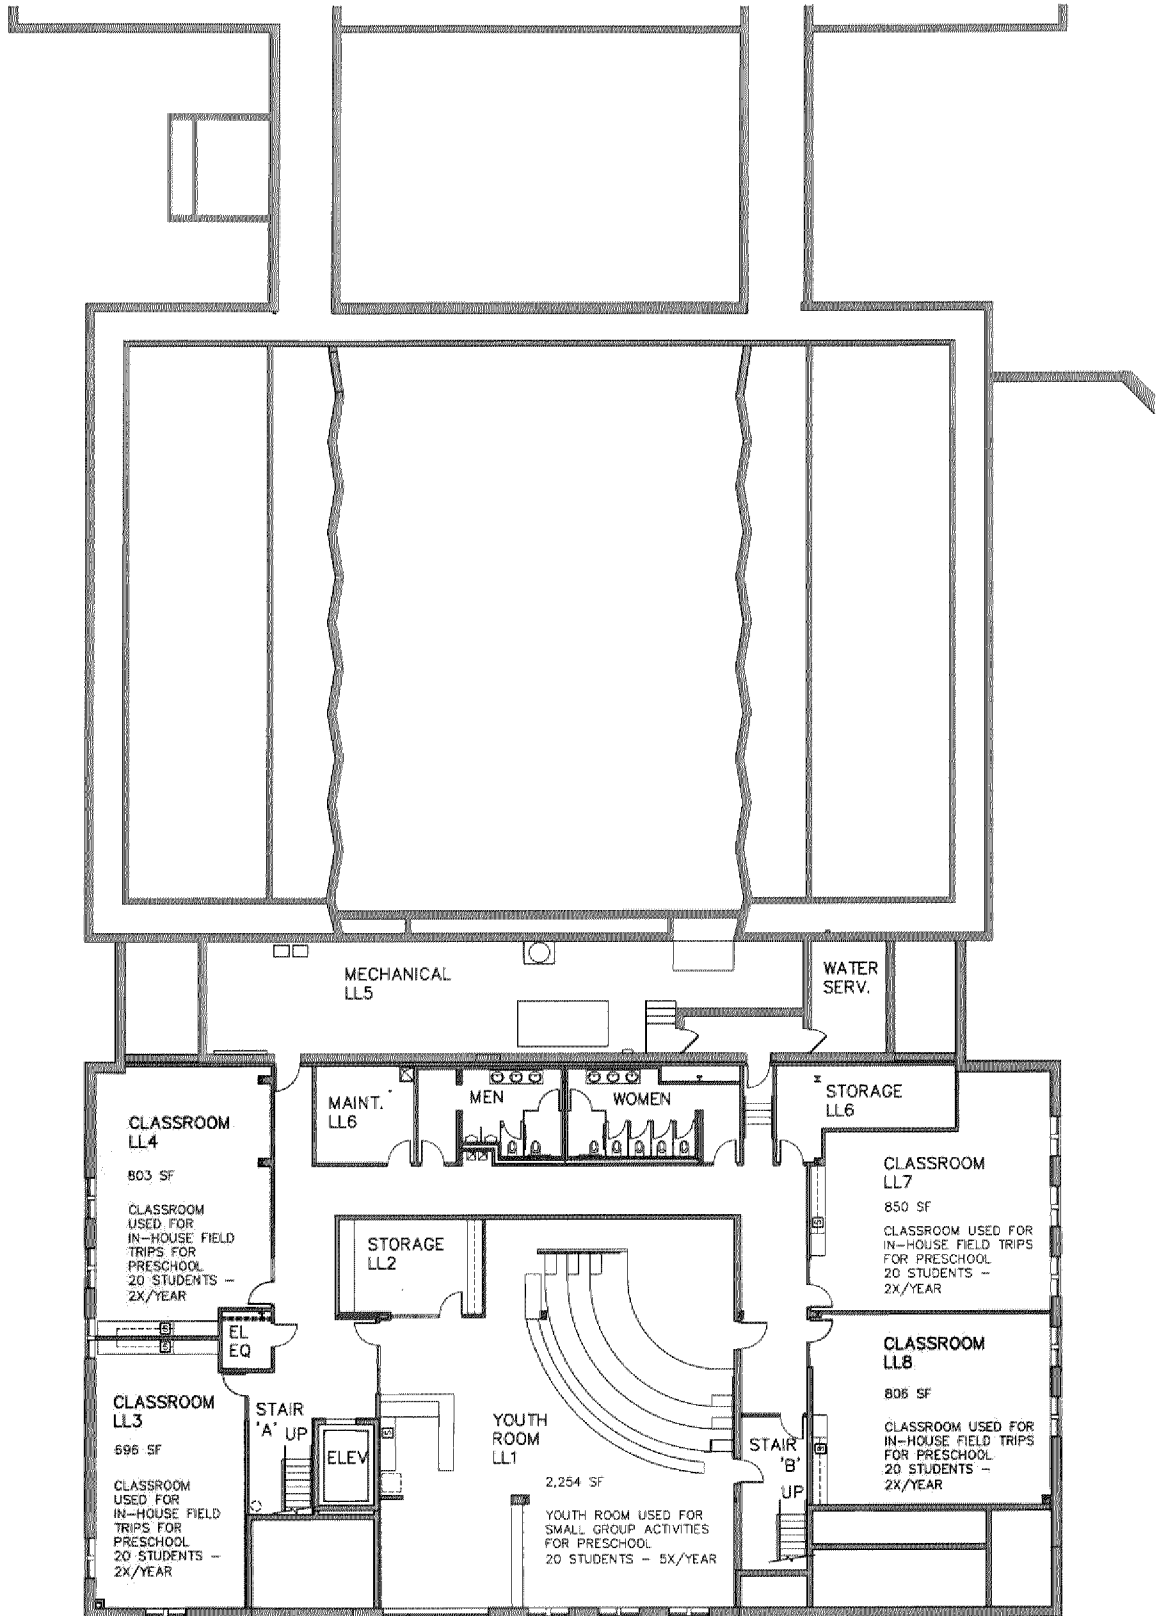

PL201900038
PL2019-38

ST. STEPHEN LUTHERAN CHURCH
LOWER LEVEL - PRESCHOOL SPACE USAGE

ST. STEPHEN LUTHERAN CHURCH
 MAIN LEVEL – PRESCHOOL SPACE USAGE – KEYPLAN