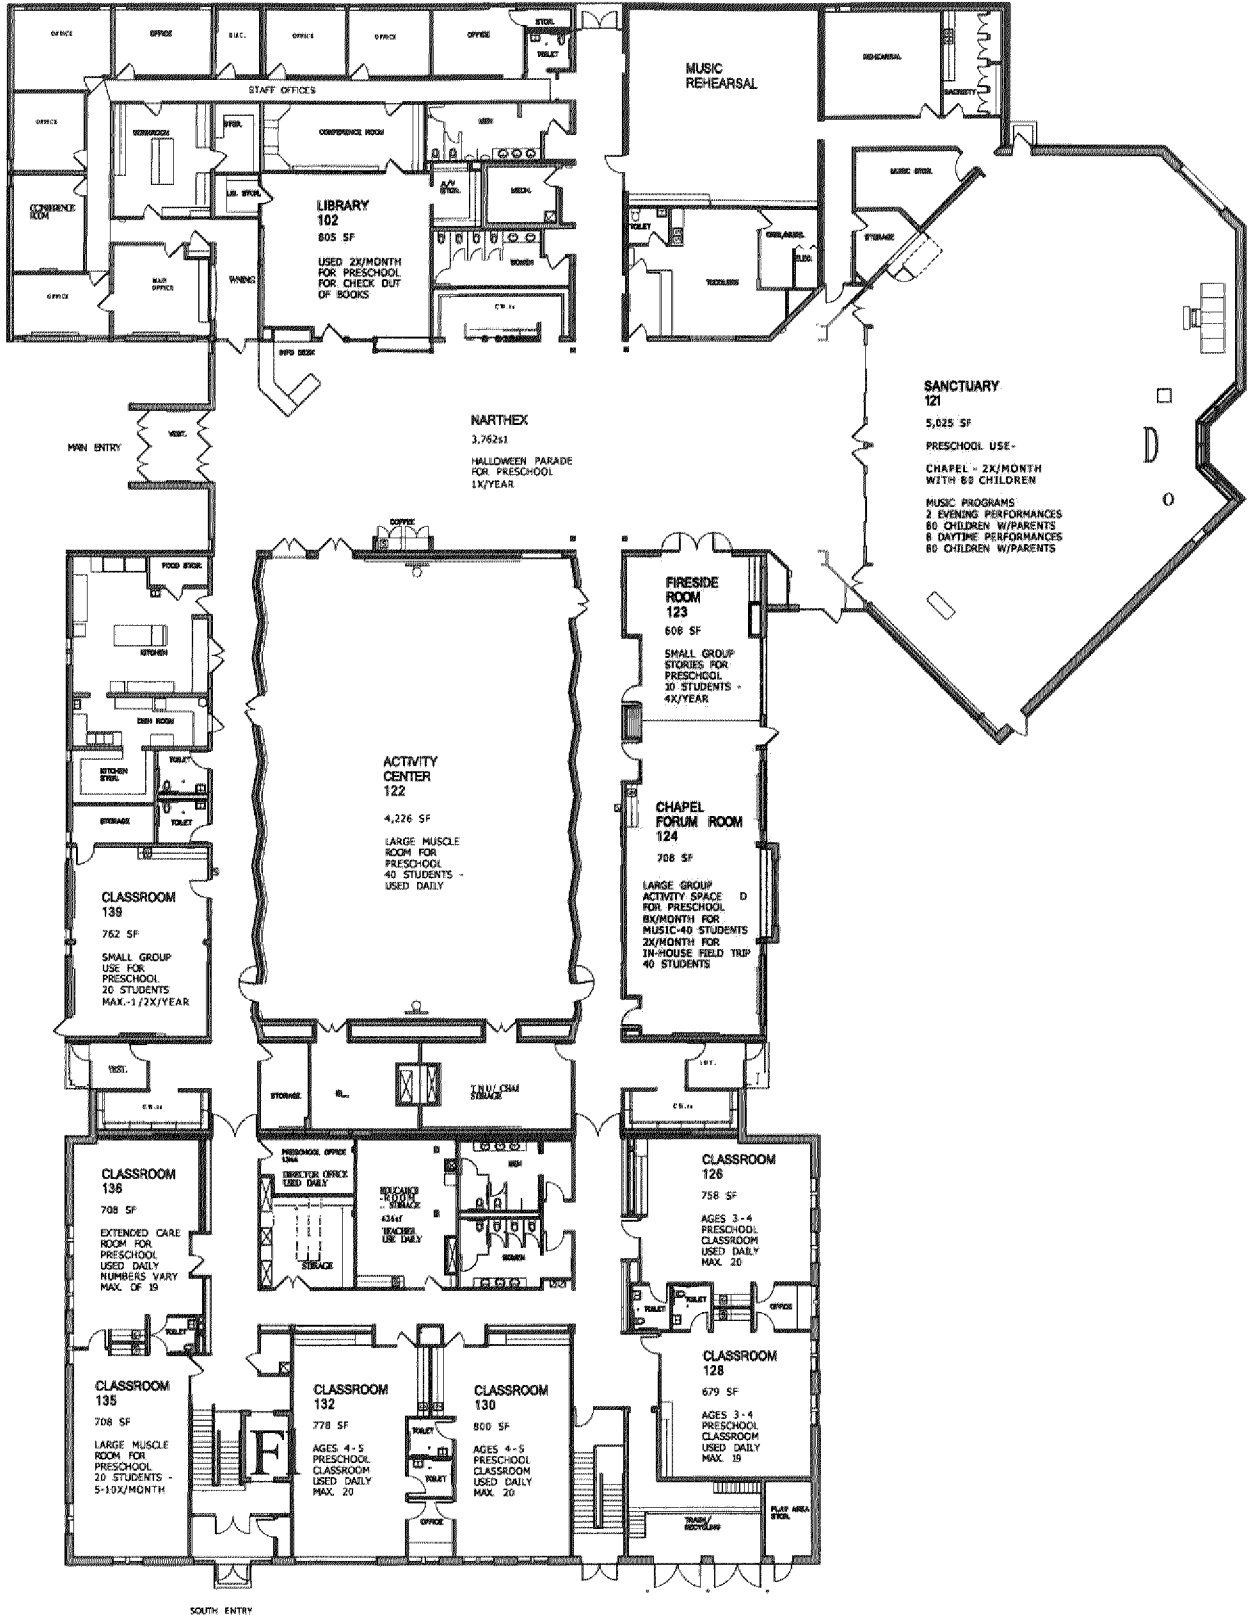

PL201900038
PL2019-38

ST. STEPHEN LUTHERAN CHURCH
LOWER LEVEL - PRESCHOOL SPACE USAGE

ST. STEPHEN LUTHERAN CHURCH
 MAIN LEVEL – PRESCHOOL SPACE USAGE – KEYPLAN