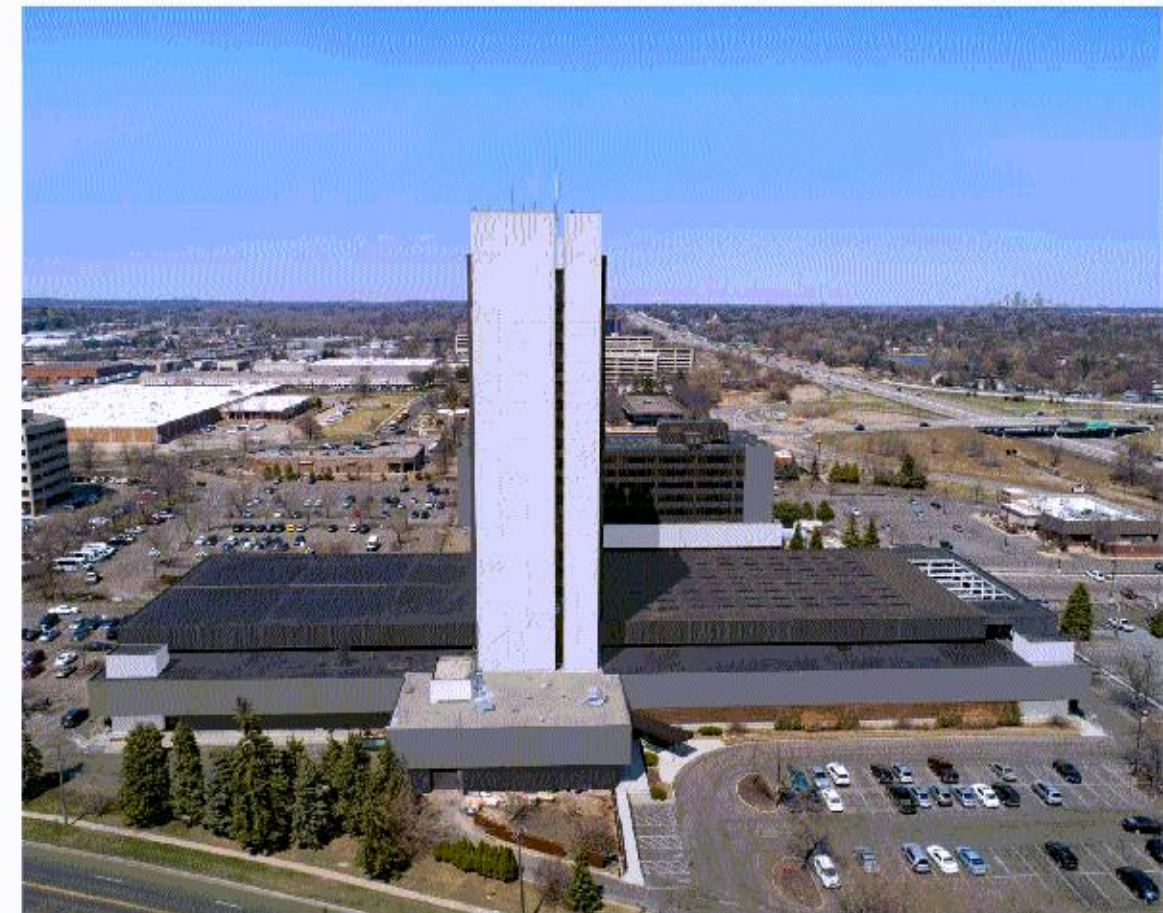

# DOUBLETREE MINNEAPOLIS BLOOMINGTON SOUTH

**AERIAL WEST HIGHWAY**

**PORTE-COCHERE DESIGN CONCEPT**

**AERIAL SOUTH VIEW**

**PAINT - LIGHT  
SW 7030 ANEW GRAY**

**PAINT - MEDIUM GRAY  
SW 7019 GAUNTLET GRAY**

**METAL SIDING**

# DOUBLETREE MINNEAPOLIS BLOOMINGTON SOUTH

**AERIAL EAST VIEW**

**AERIAL NORTH SKI JUMP**

**PAINT – LIGHT  
SW 7030 ANEW GRAY**

**PAINT - MEDIUM GRAY  
SW 7019 GAUNTLET GRAY**

**METAL SIDING**

**SIDE BUILDING DETAIL**