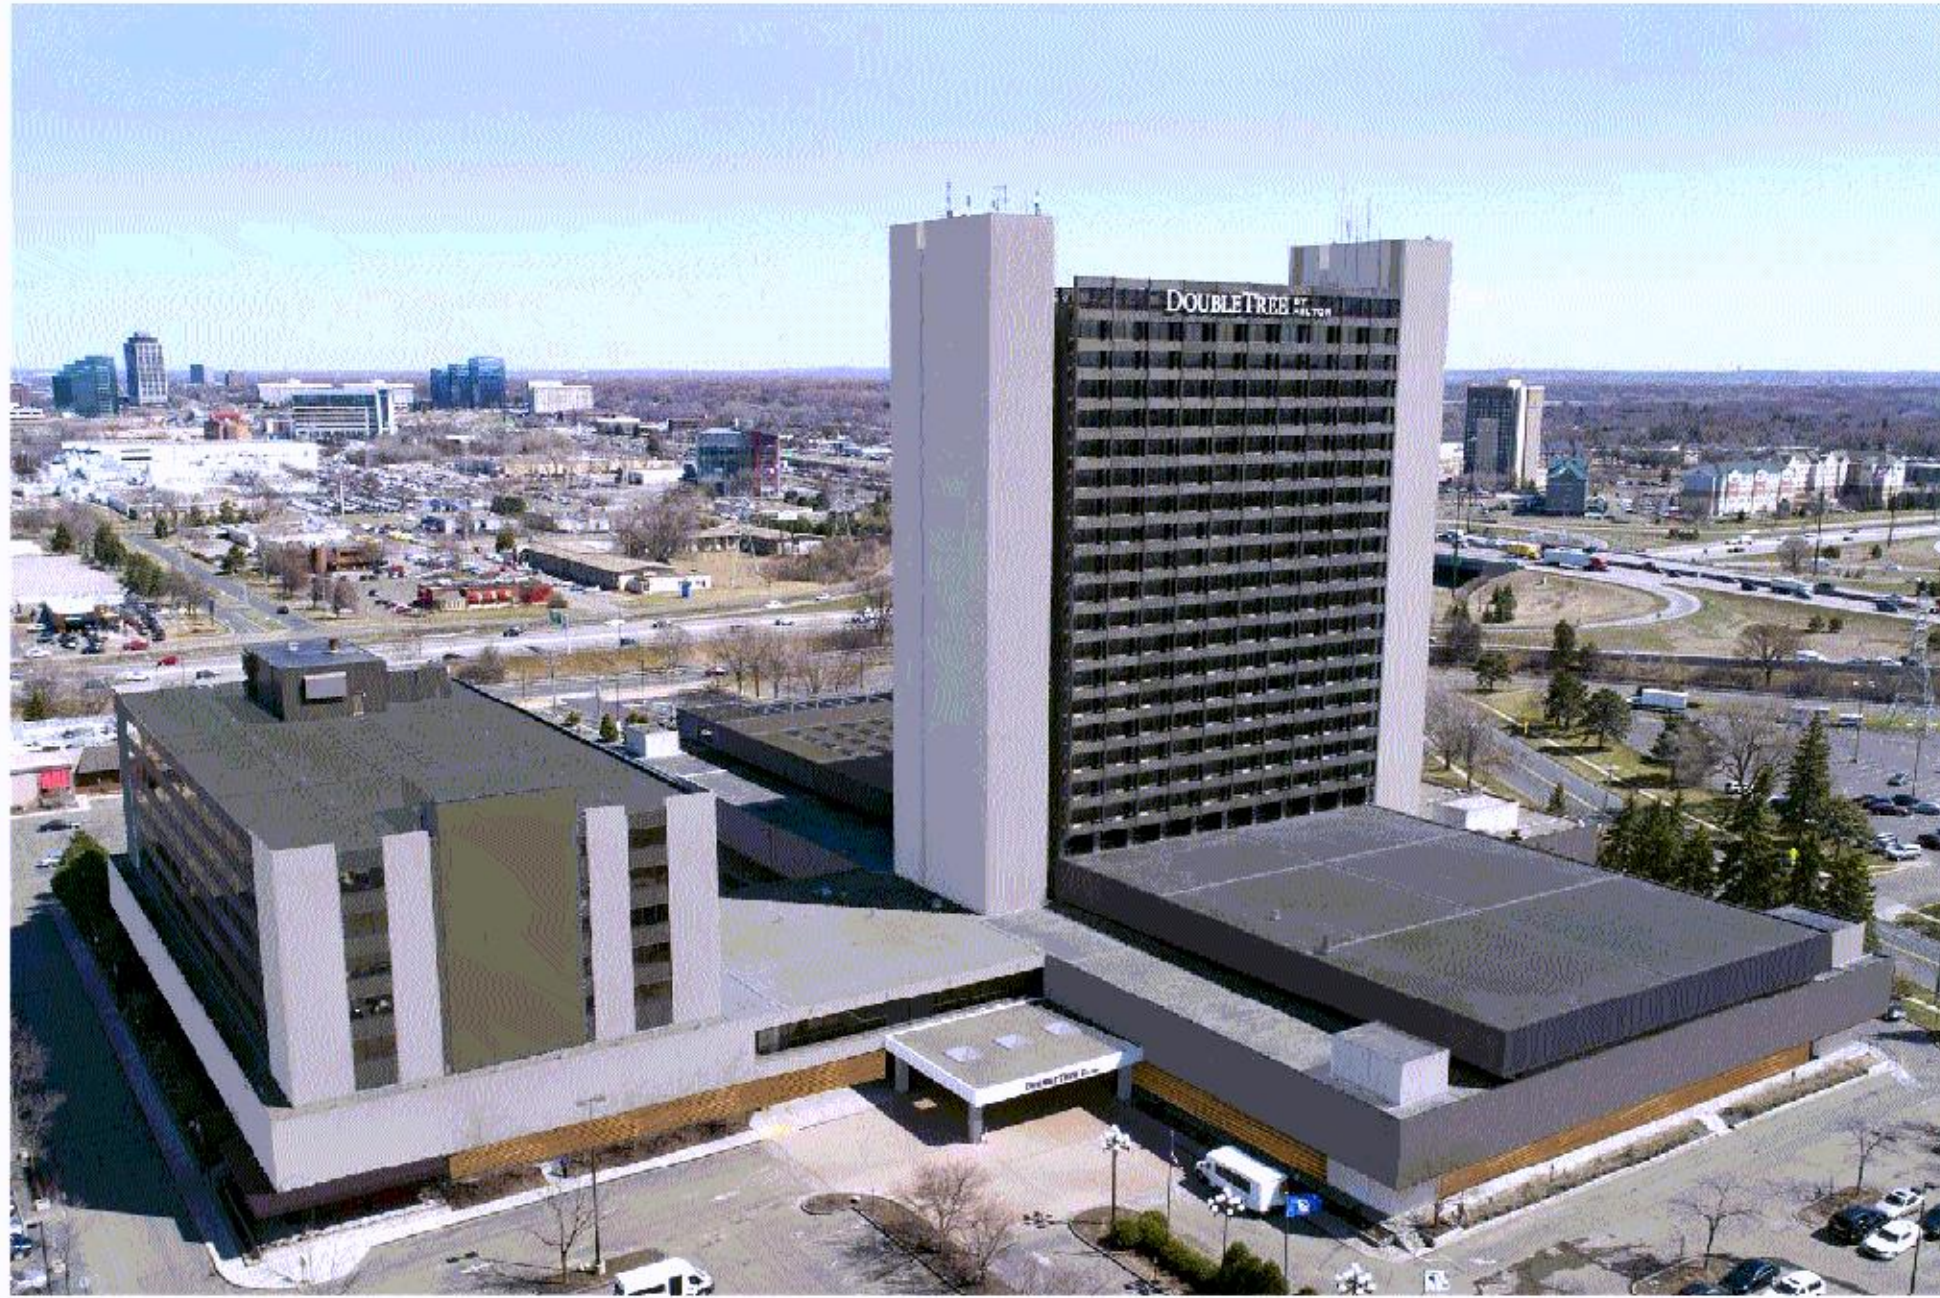

# DOUBLETREE MINNEAPOLIS BLOOMINGTON SOUTH

**AERIAL WEST HIGHWAY**

**PORTE-COCHERE DESIGN CONCEPT**

**AERIAL SOUTH VIEW**

**PAINT - LIGHT  
SW 7030 ANEW GRAY**

**PAINT - MEDIUM GRAY  
SW 7019 GAUNTLET GRAY**

**METAL SIDING**

# DOUBLETREE MINNEAPOLIS BLOOMINGTON SOUTH

**AERIAL EAST VIEW**

**AERIAL NORTH SKI JUMP**

**PAINT – LIGHT  
SW 7030 ANEW GRAY**

**PAINT - MEDIUM GRAY  
SW 7019 GAUNTLET GRAY**

**METAL SIDING**

**SIDE BUILDING DETAIL**