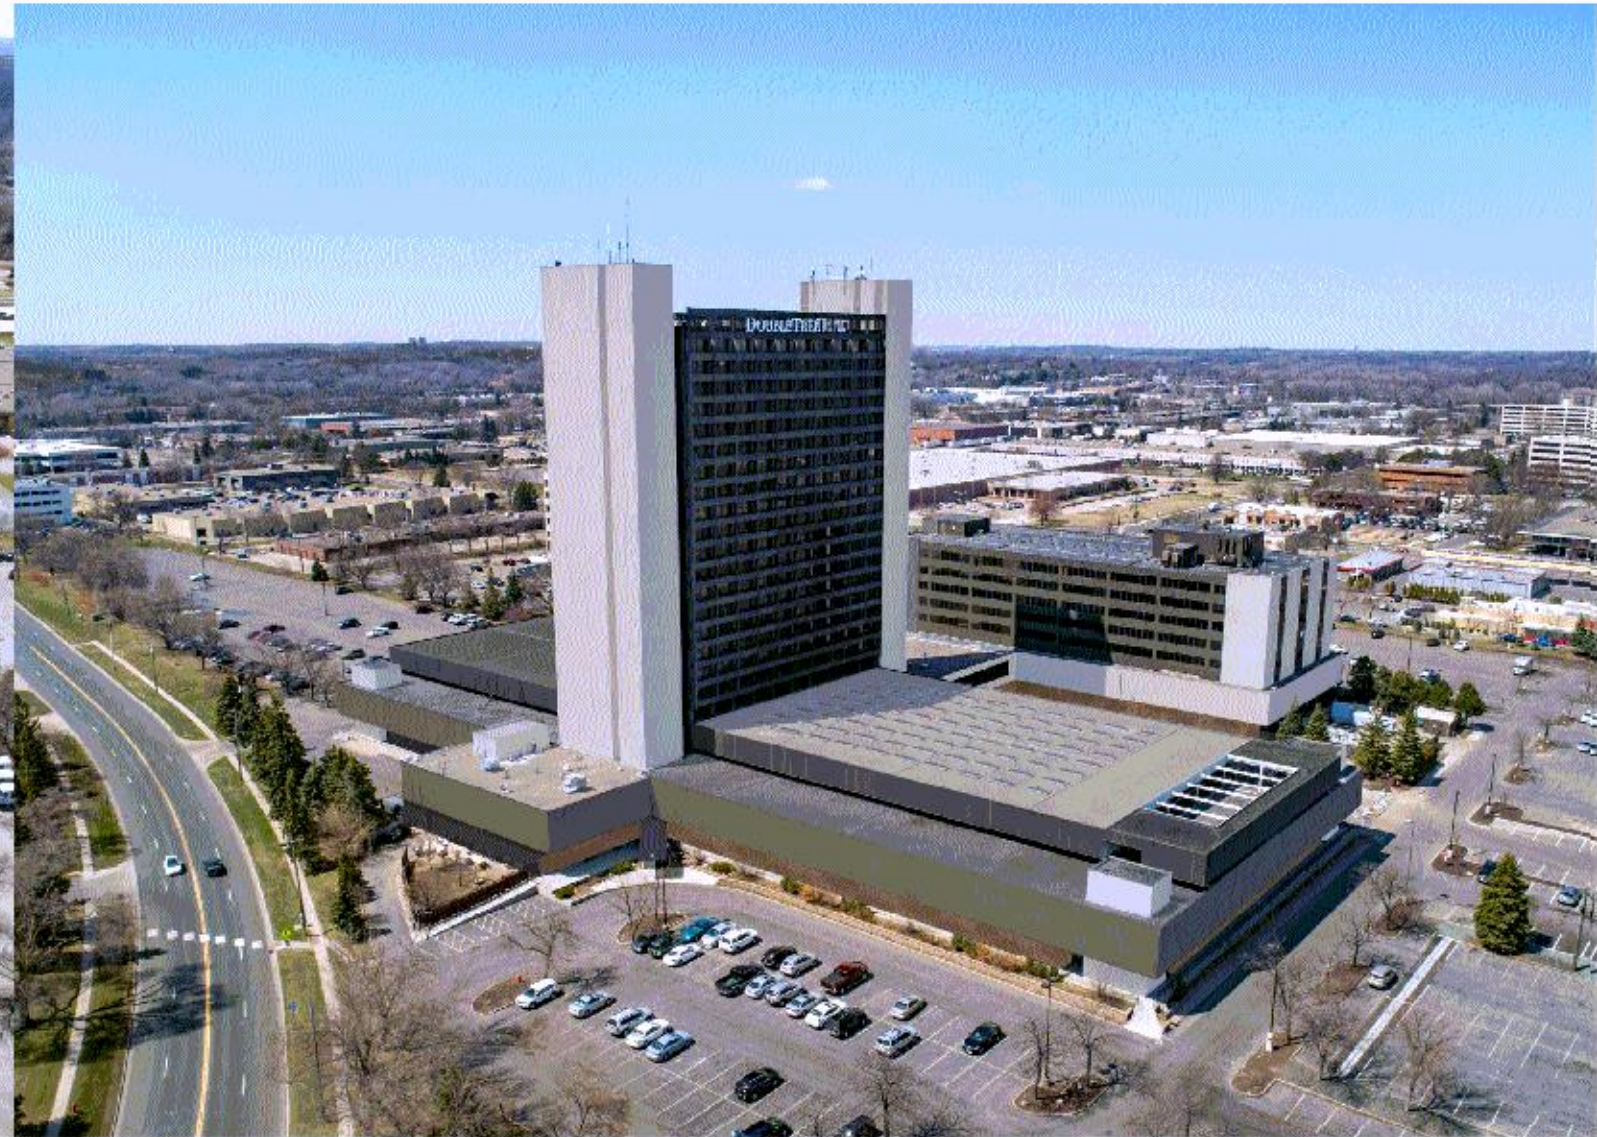

# DOUBLETREE MINNEAPOLIS BLOOMINGTON SOUTH

**AERIAL WEST HIGHWAY**

**PORTE-COCHERE DESIGN CONCEPT**

**AERIAL SOUTH VIEW**

**PAINT - LIGHT  
SW 7030 ANEW GRAY**

**PAINT - MEDIUM GRAY  
SW 7019 GAUNTLET GRAY**

**METAL SIDING**

# DOUBLETREE MINNEAPOLIS BLOOMINGTON SOUTH

**AERIAL EAST VIEW**

**AERIAL NORTH SKI JUMP**

**PAINT – LIGHT  
SW 7030 ANEW GRAY**

**PAINT - MEDIUM GRAY  
SW 7019 GAUNTLET GRAY**

**METAL SIDING**

**SIDE BUILDING DETAIL**

# DOUBLETREE MINNEAPOLIS BLOOMINGTON SOUTH

AERIAL NORTH

AERIAL SOUTH EAST