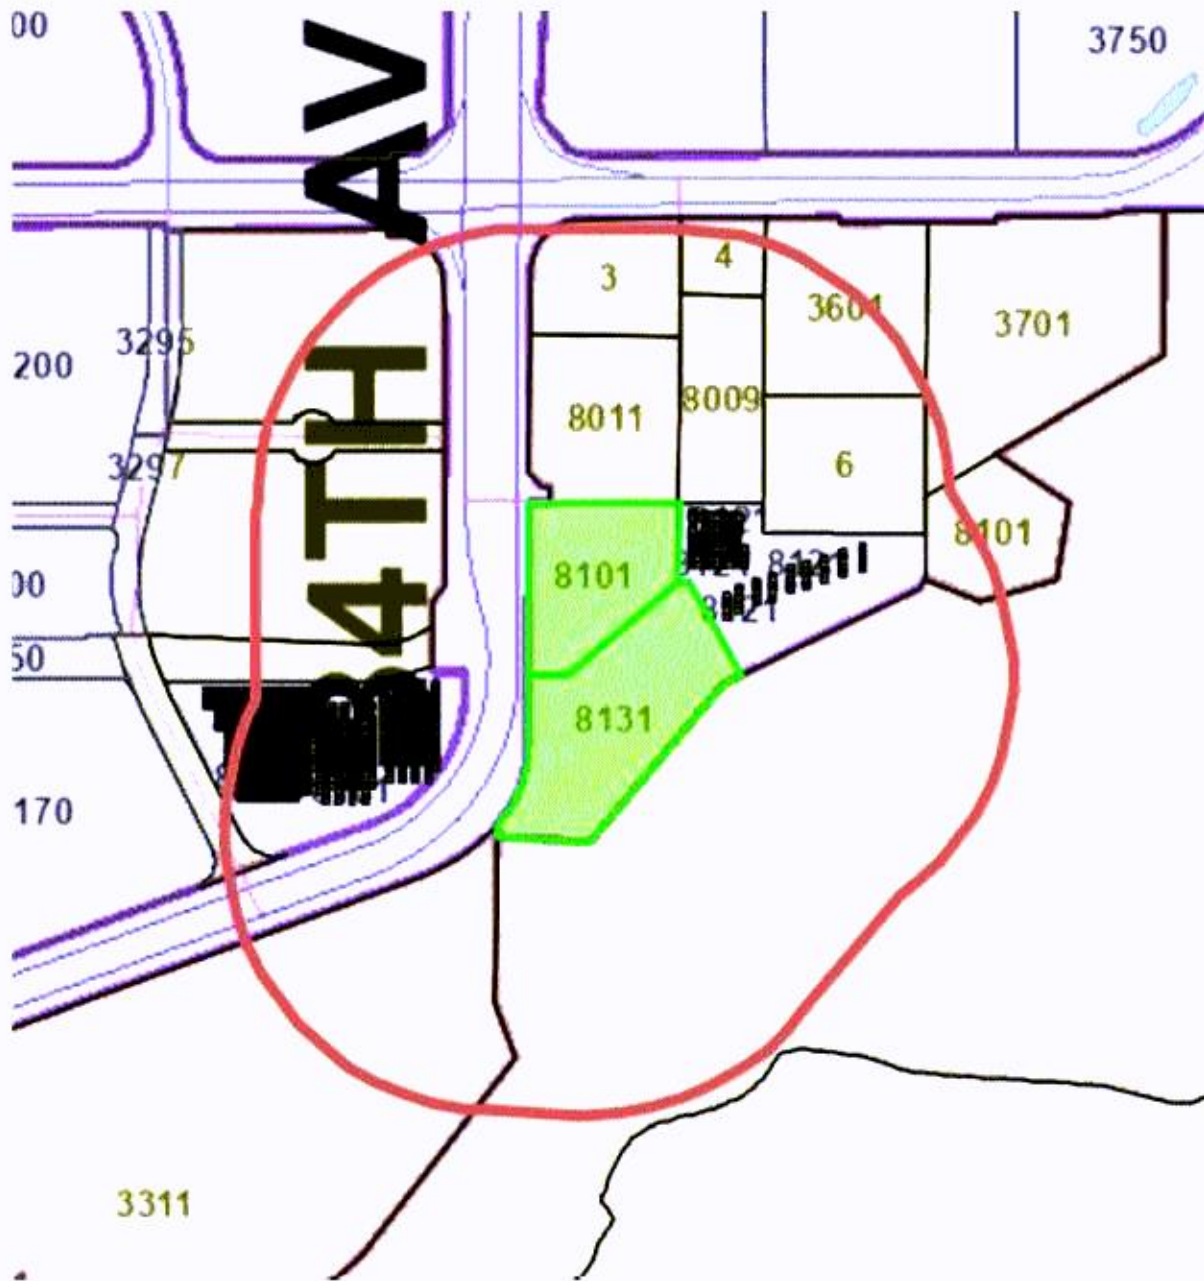

City of Bloomington Notification Map

Case PL2020-231

Address: 8131 34th Avenue

- Notification Boundary (500 feet)
- Subject Property/Properties
- Notified Properties