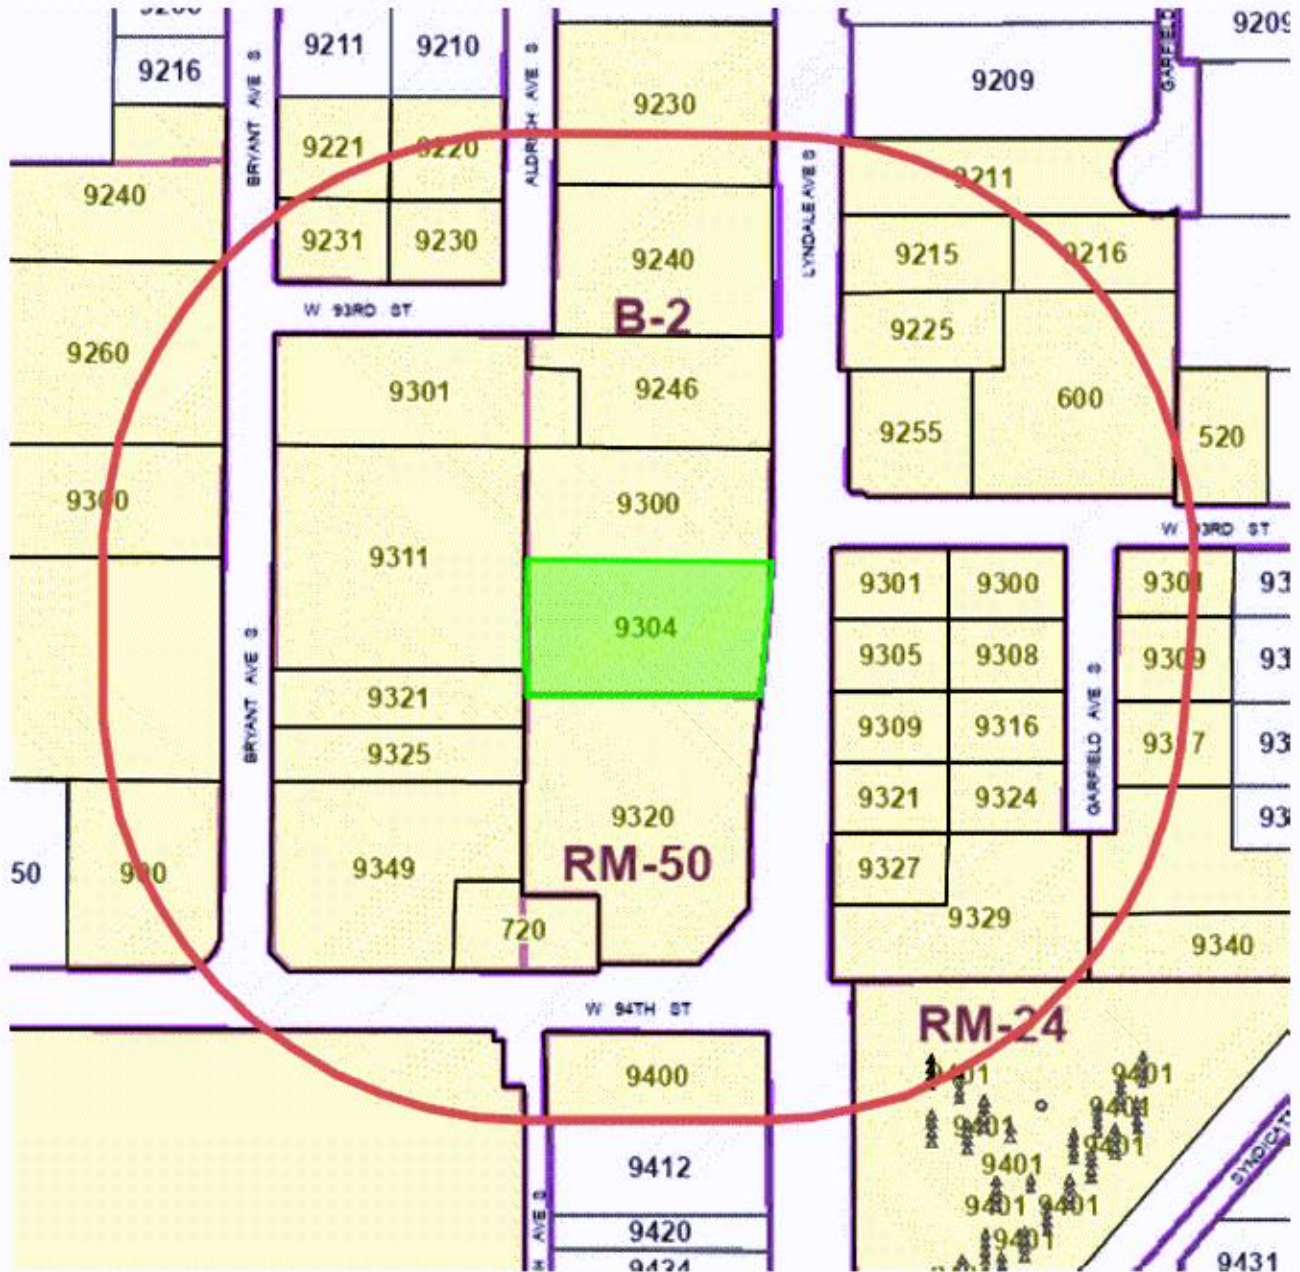

Case PL2021-21

Address: 9304 Lyndale Avenue

-  Notification Boundary (500 feet)
-  Subject Property/Properties
-  Notified Properties