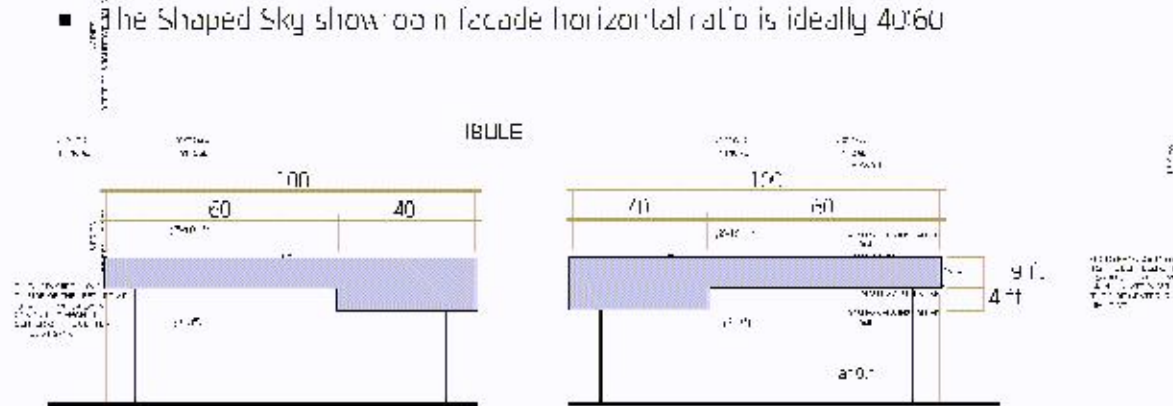

**GDSI 2.0 Concept**

- The Shaped Sky's bronze color, form, and wave pattern is inspired by a cloud-filled sky.

**Form**

- The proportion, step-down, and the overhang of the Shaped Sky fascia at the showroom is illustrated below.
- The Shaped Sky showroom facade horizontal ratio is ideally 40:60