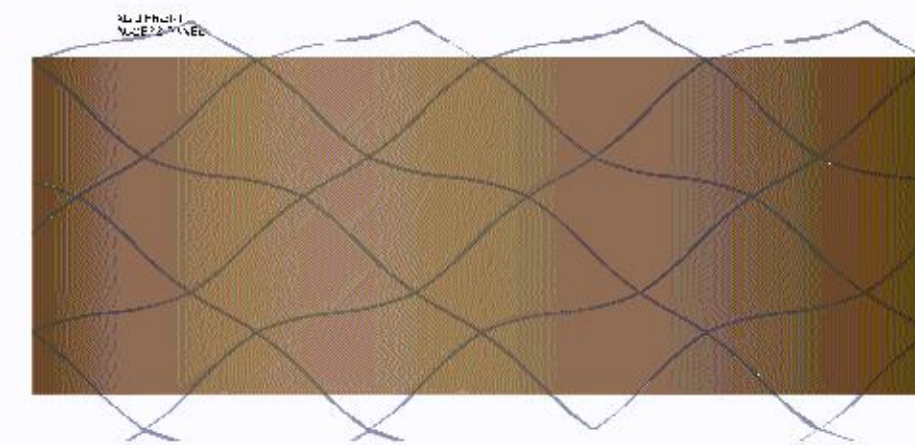

**GDSI 2.0 Concept**

- The Shaped Sky's bronze color, form, and wave pattern is inspired by a cloud-filled sky.

**Form**

- The proportion, step-down, and the overhang of the Shaped Sky fascia at the showroom is illustrated below.
- The Shaped Sky showroom facade horizontal ratio is ideally 40:60

Provide finish warranty information for the ACM panels. The City requires a minimum 30-year finish warranty.

**"Shaped Sky" Pattern**

The "Shaped Sky" Pattern is created from the repetition of a single pane shape which is rotated and mirrored.