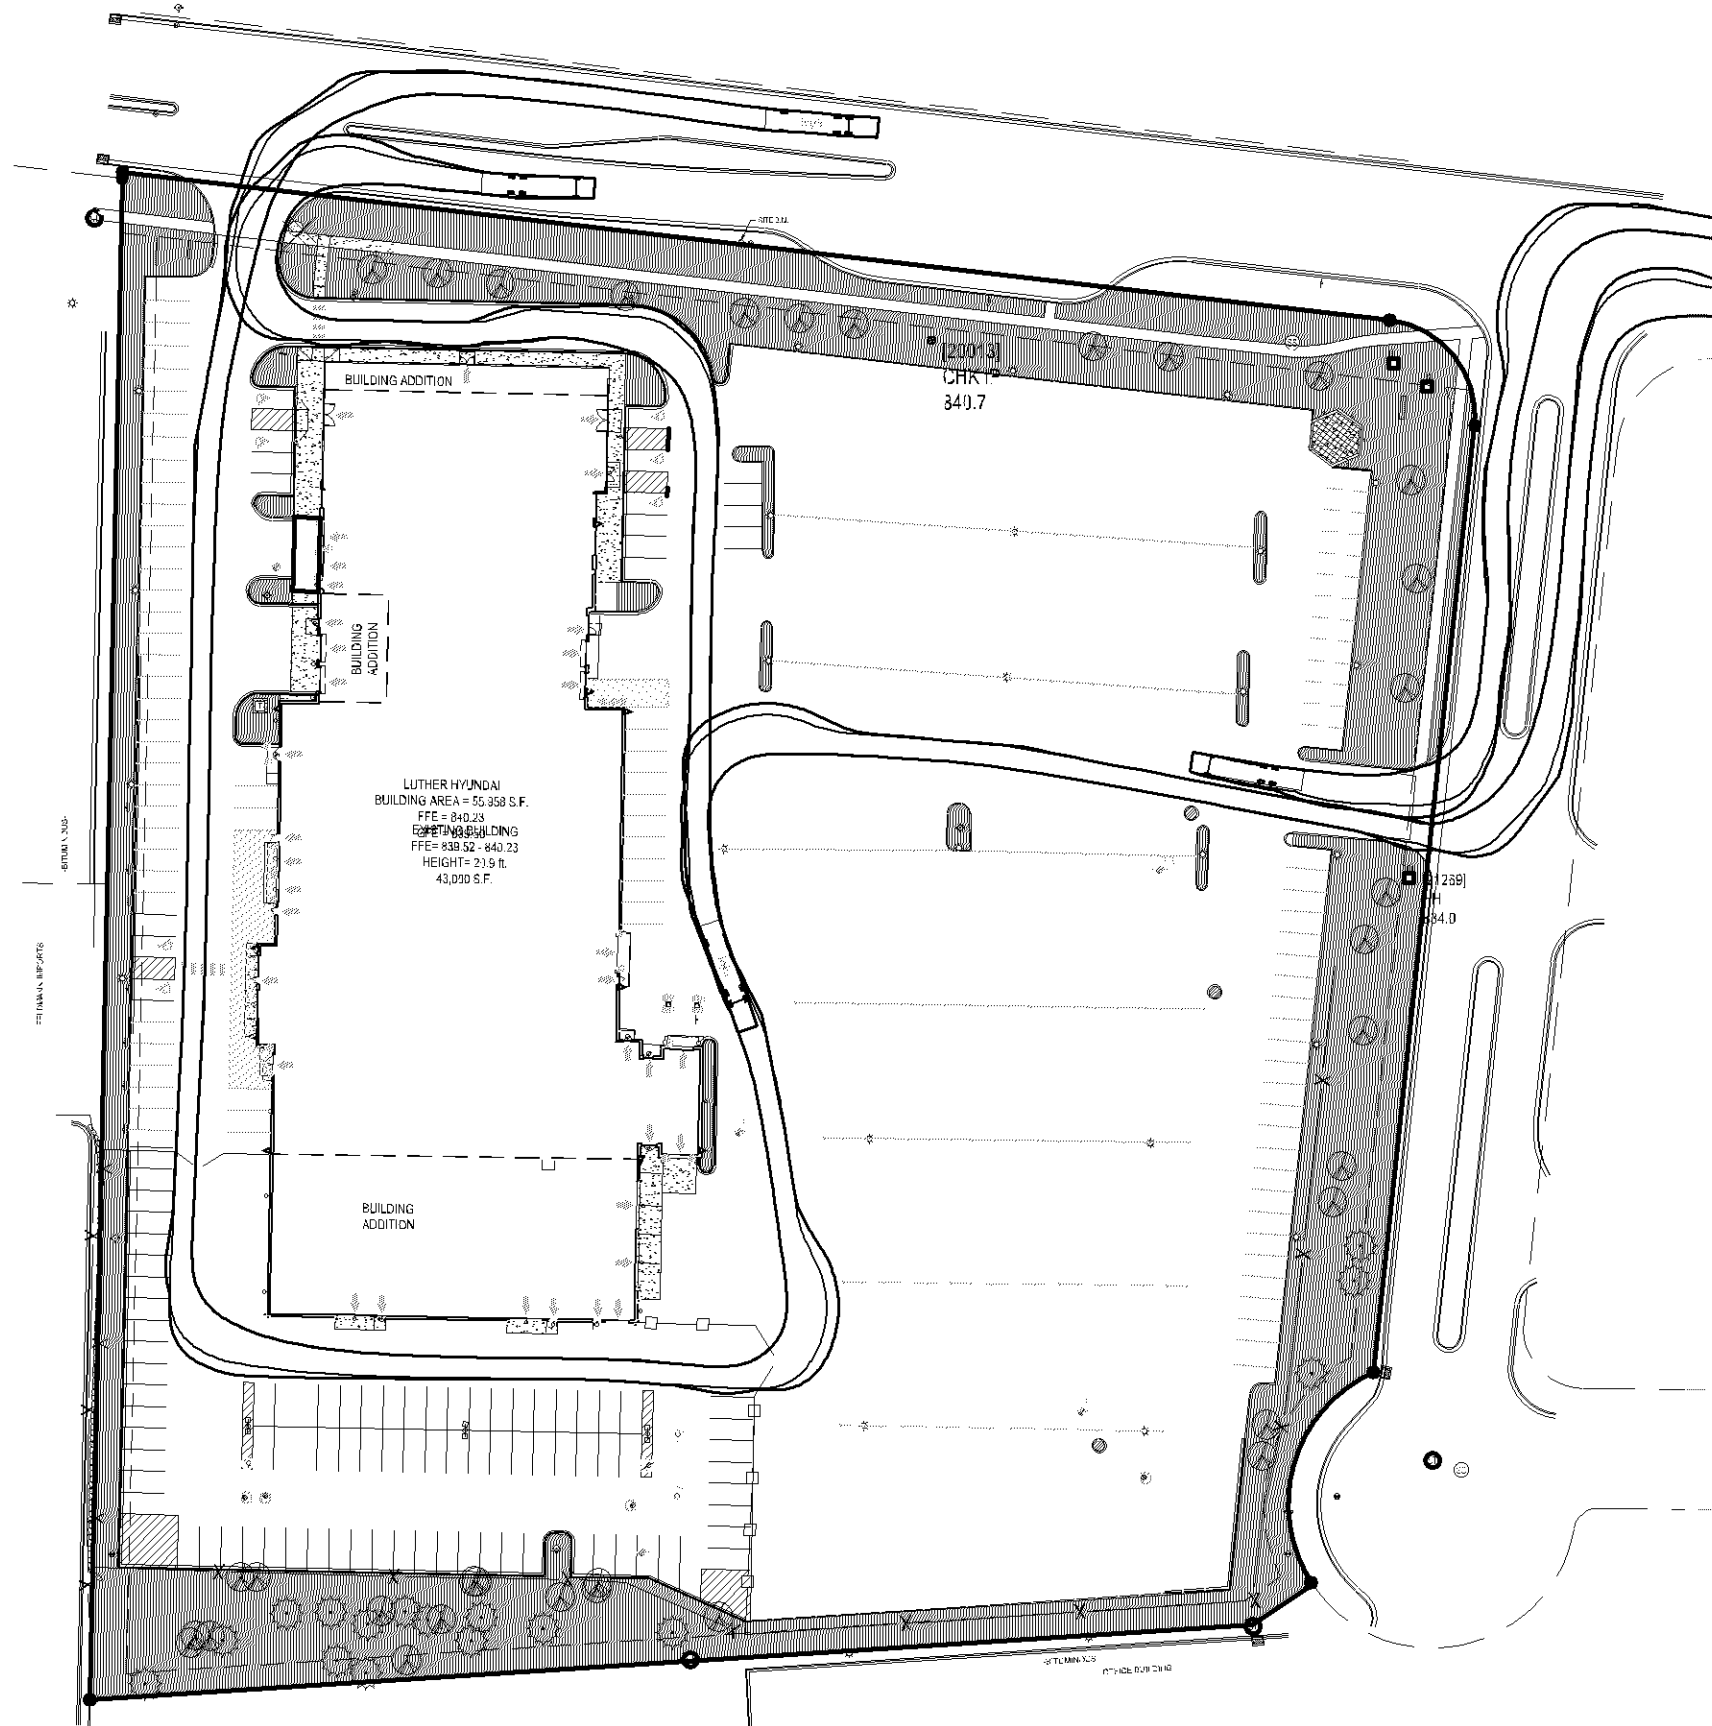

Bloomington Fire
 Overall Length 47.00ft
 Overall Width 8.333ft
 Overall Body Height 11.00ft
 Min Body Ground Clearance 1.393ft
 Track Width 8.333ft
 Lock-to-lock time 6.00s
 Max Wheel Angle 45.00°

47.00ft
 8.333ft
 11.00ft
 1.393ft
 8.333ft
 6.00s
 45.00°