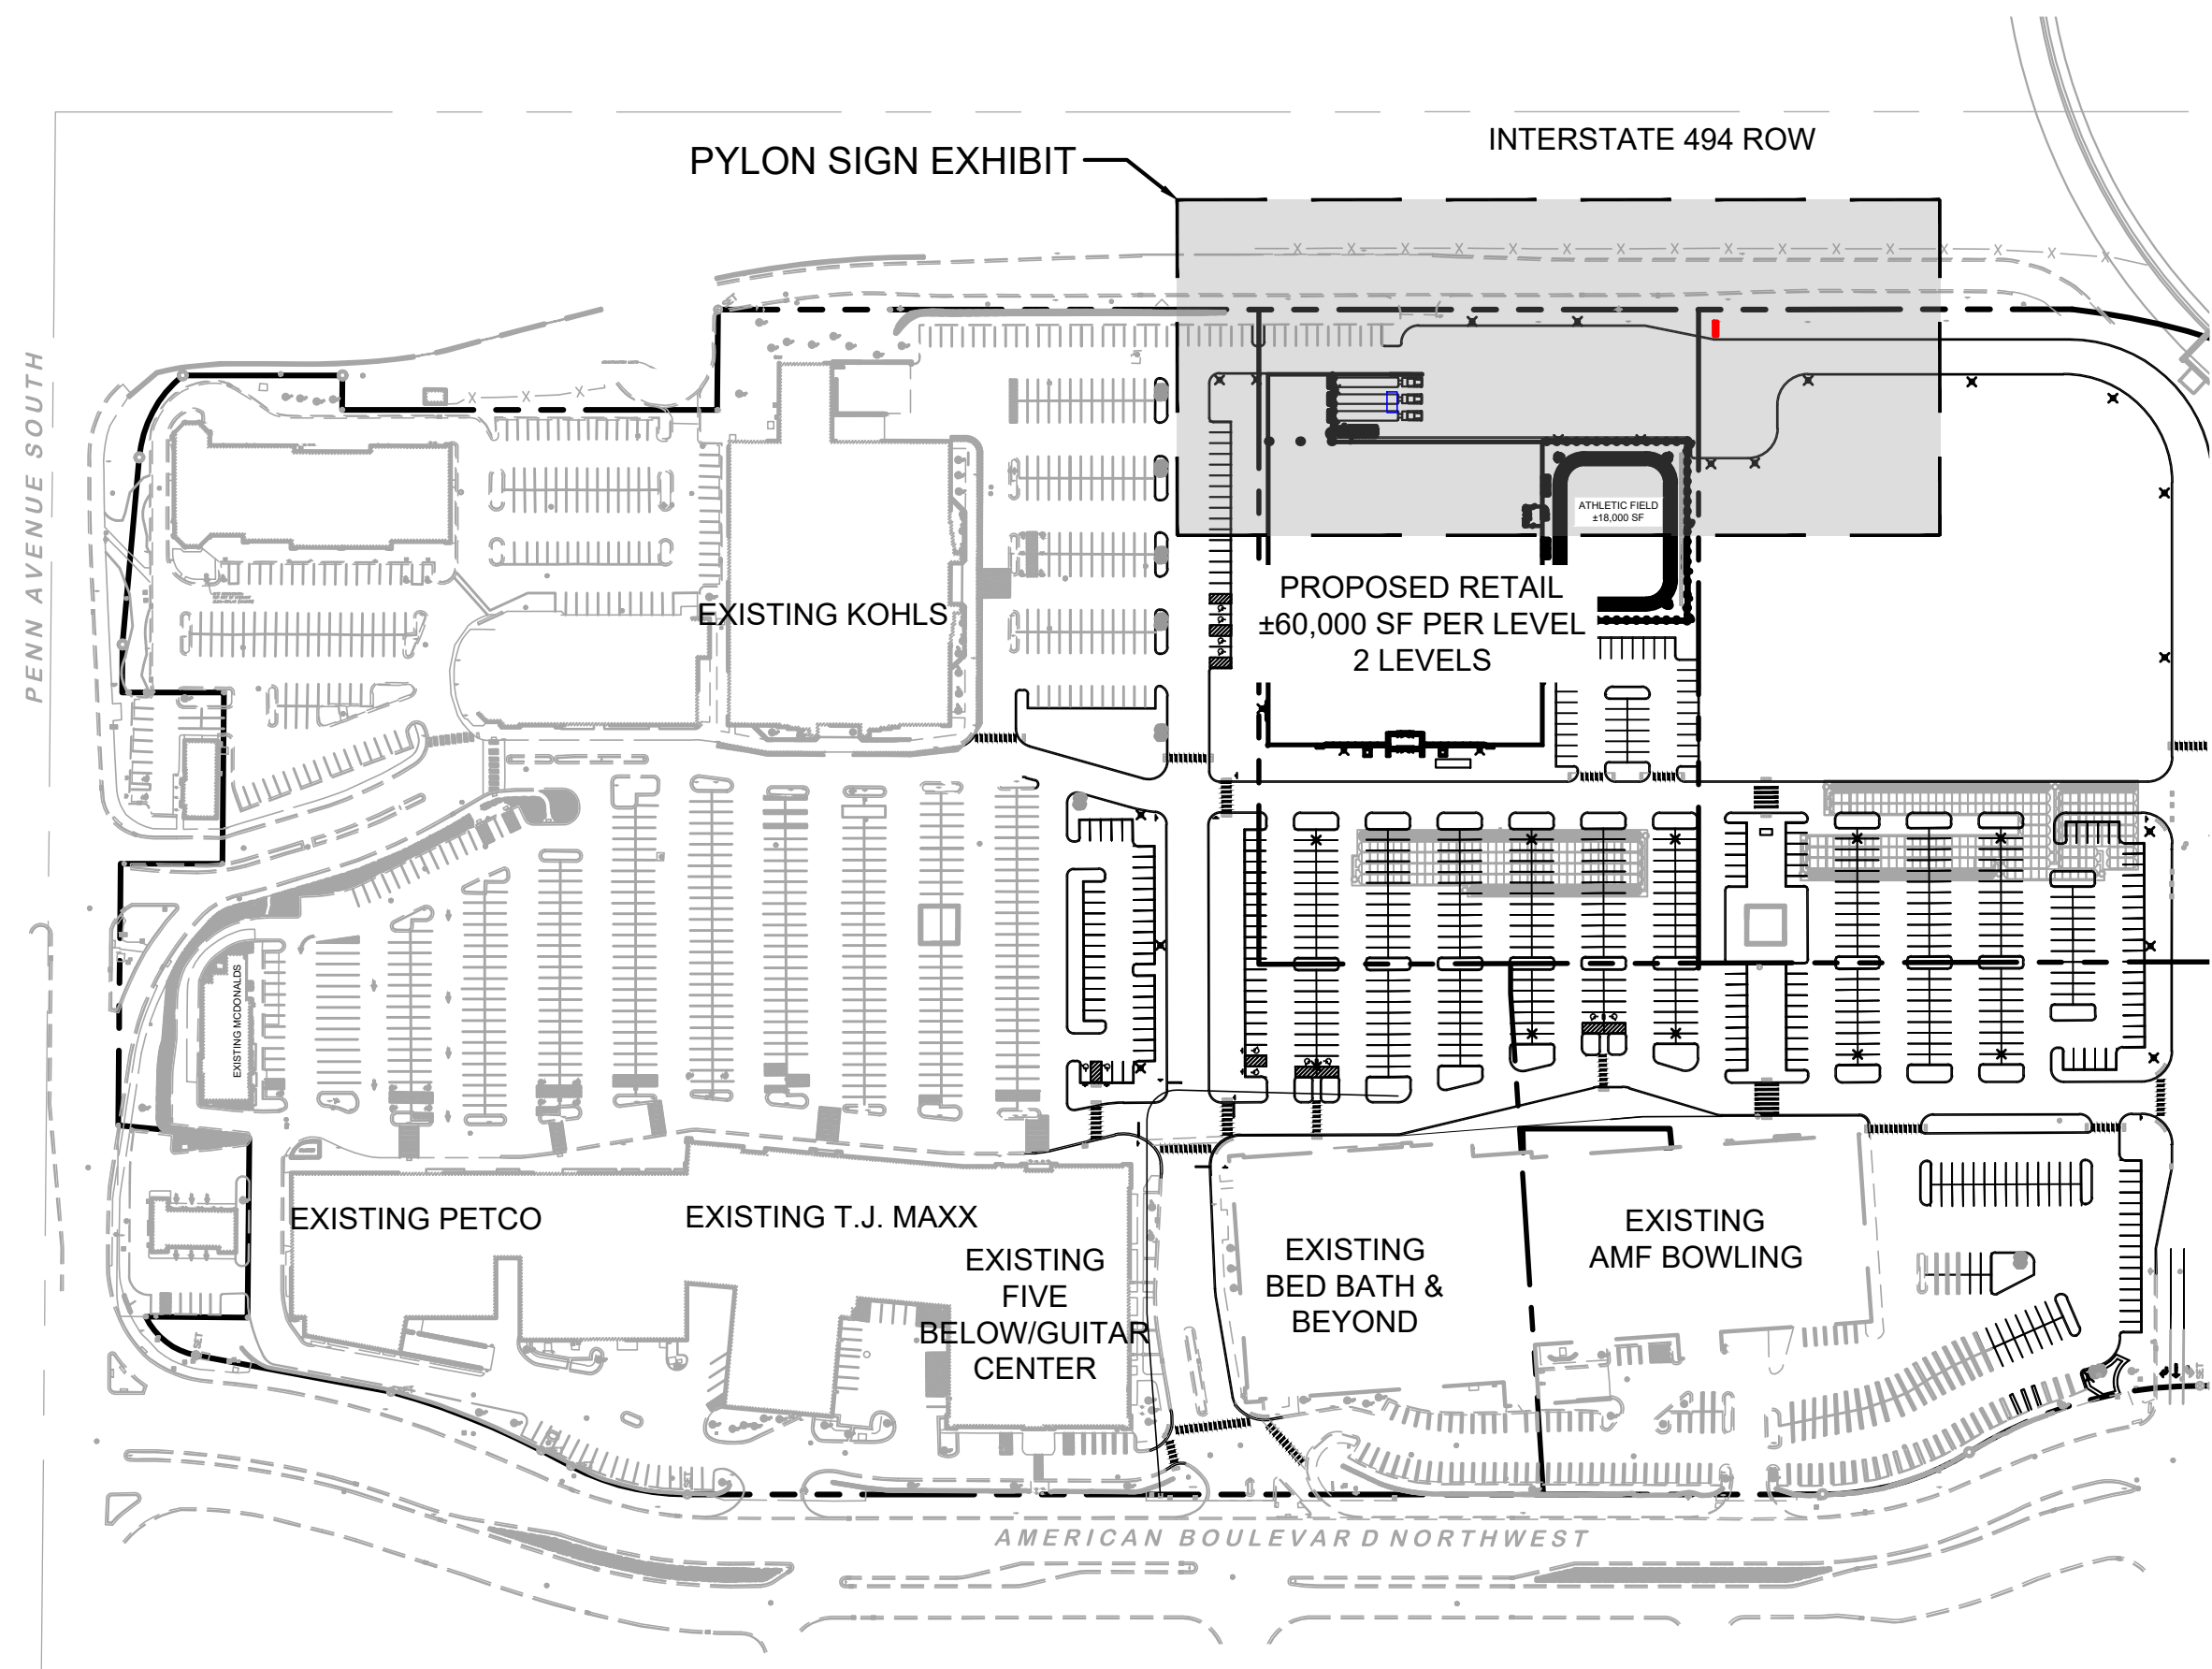

PYLON SIGN EXHIBIT

KEY MAP

PRELIMINARY - NOT FOR CONSTRUCTION

SOUTHTOWN REDEVELOPMENT

PREPARED FOR
KRAUS ANDERSON

BLOOMINGTON, MN

PYLON SIGN EXHIBIT

KHA PROJECT	DATE	DESIGNED BY	DRAWN BY	CHECKED BY
160521028	03/26/2026	AS SHOWN	AMZ	ACL