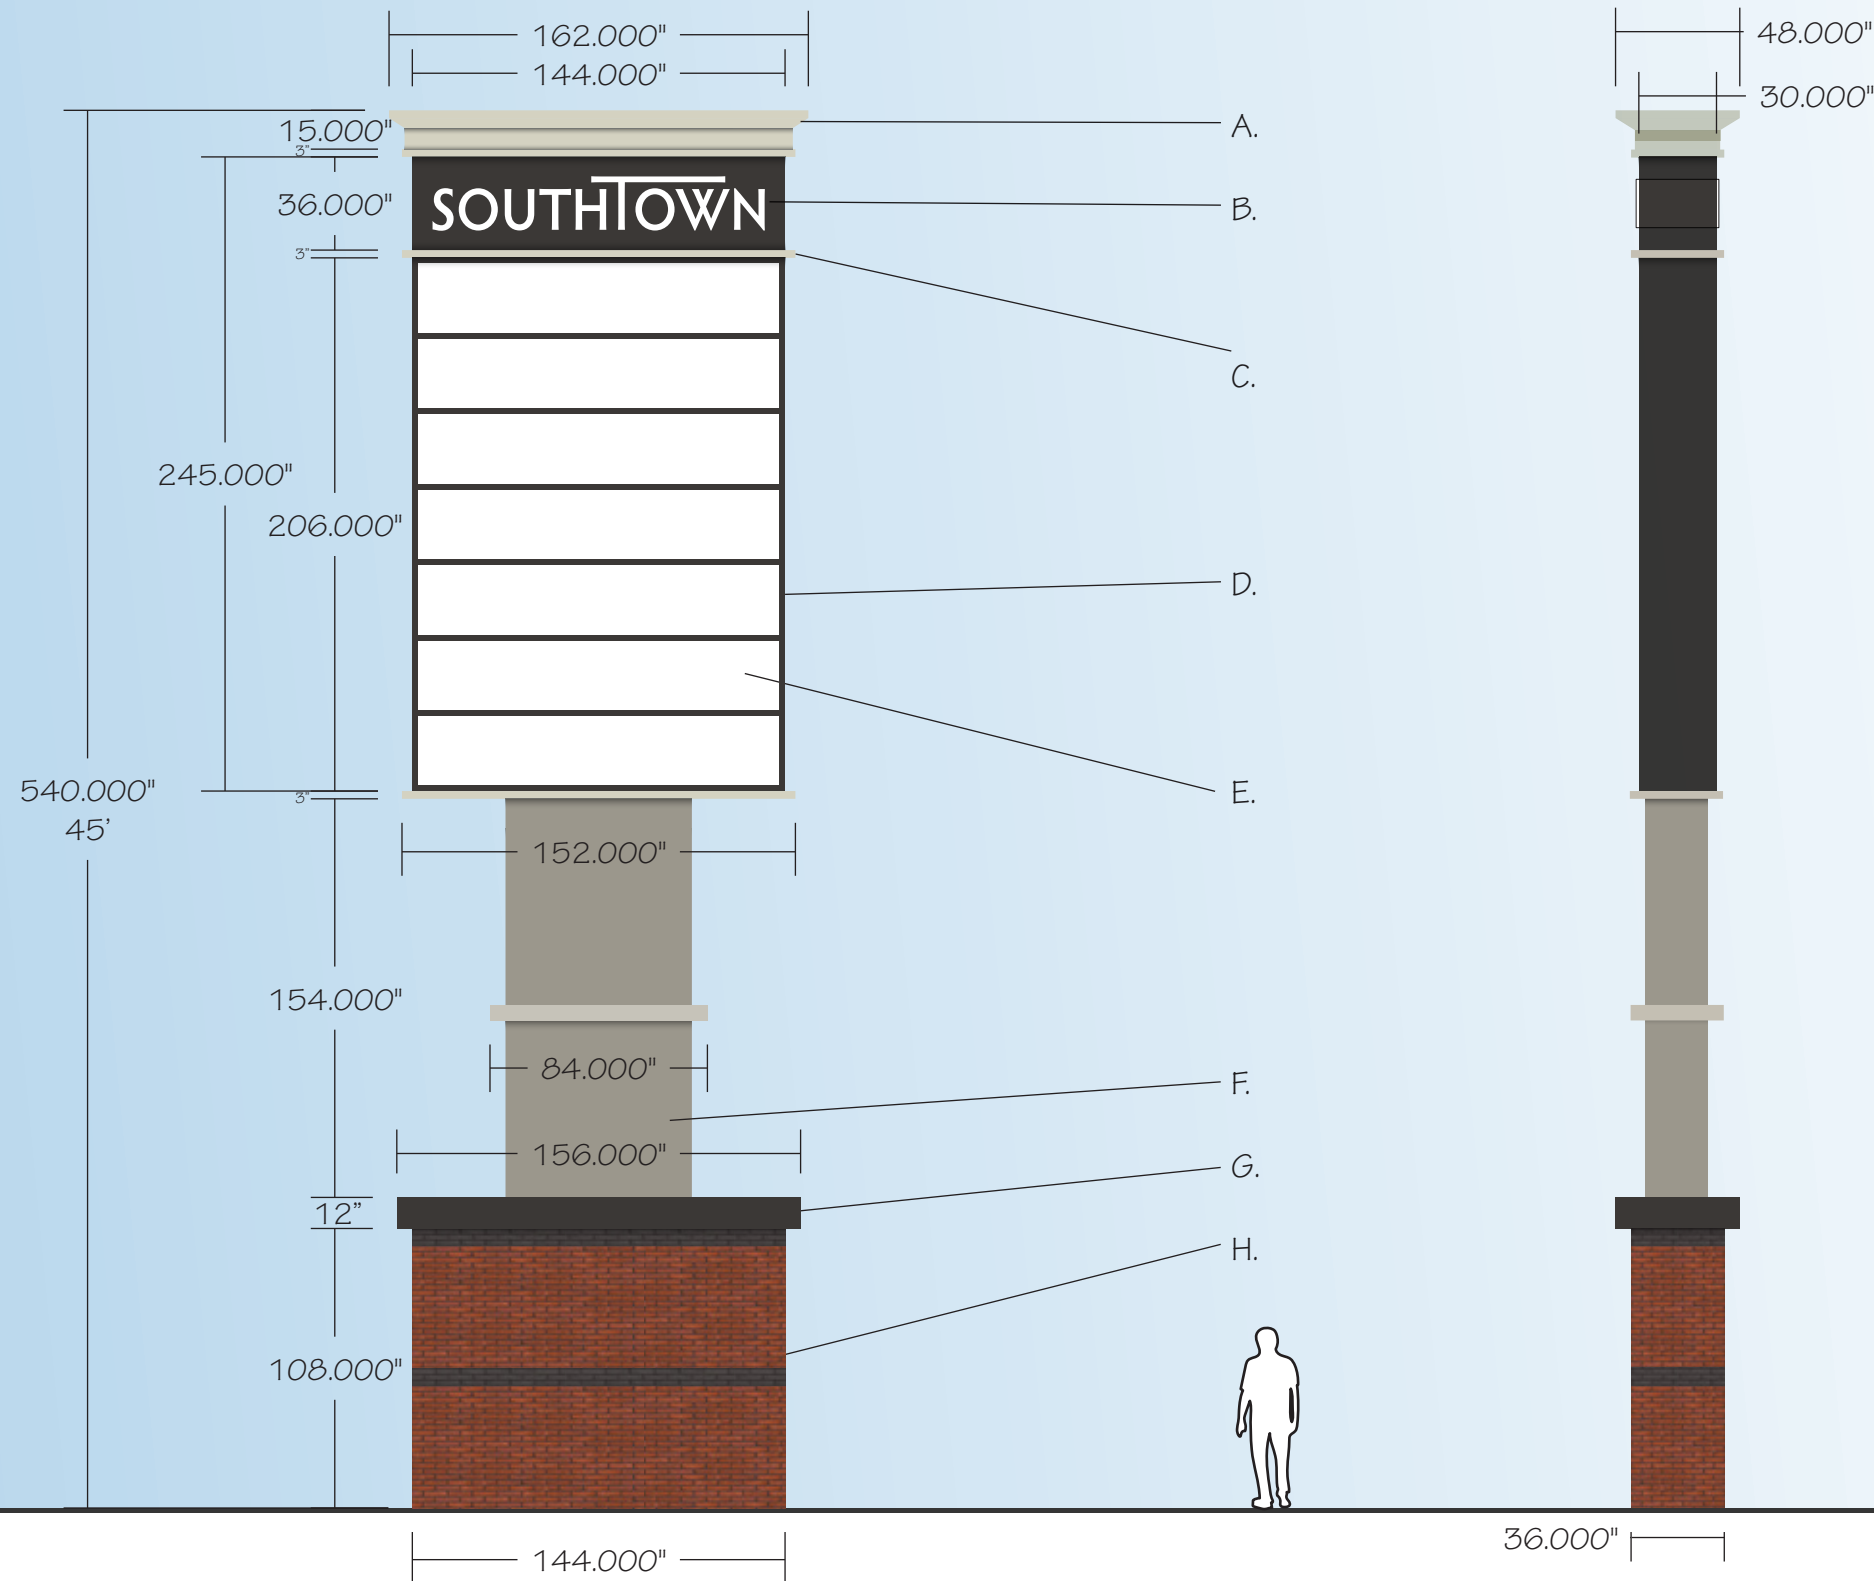

### Project Manager

### Date

8-8-24	3-18-26
8-9-24	3-19-26
8-25-24	
7-16-25	
9-4-25	
3-17-26	

**SPECTRUM**  
SIGN SYSTEMS

8786 W. 35W Service Drive  
Blaine, MN 55449

763-432-7447 | [www.spectrum-signs.com](http://www.spectrum-signs.com)

# 240764 - Kraus-Anderson - Southtown Shopping Center

Furnish and Install (1) 245" x 144" D/F LED Illuminated Pylon Sign  
245 Square Feet of Graphic Area

- A. Decorative Aluminum Cap to Match Building Architecture - Color TBV
- B. Routed Aluminum Face with 3/4" Clear Acrylic Push Thru
  - Graphics Backed with White Diffuser
  - Face Painted 41313SP Dark Bronze
- C. Aluminum Accent - Color TBV
- D. Aluminum Cabinet, Retainer and Divider Bars Painted 41313SP Dark Bronze
- E. Flat White Polycarbonate Tenant ID Panels - Graphics TBV
- F. Aluminum Pole Cover - Color TBV
- G. Aluminum Brick Base Cap Painted 41313SP Dark Bronze
- H. Brick Base to Match Building